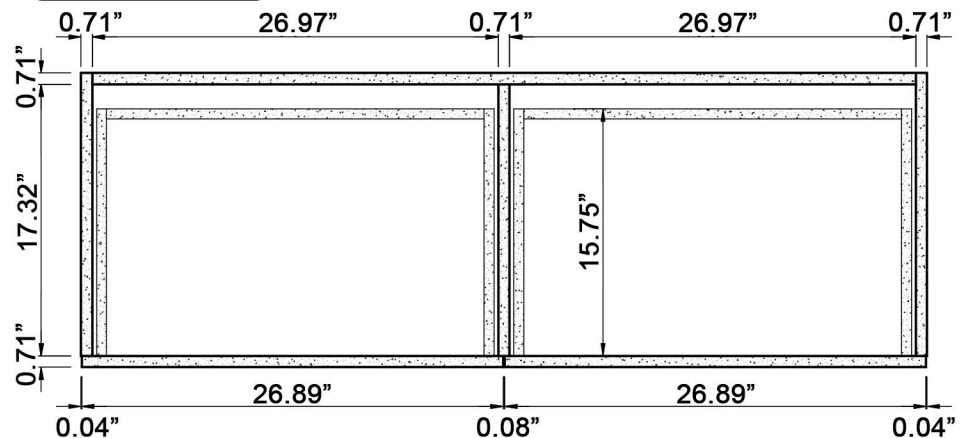

SIDE VIEW

FRONT VIEW

TOP VIEW DRAWER 1

TOP VIEW DRAWER 2

Do not let anything sharp puncture, scrape, or scratch the cabinet surface
 Do not leave any part of the cabinet under direct sunlight
 Do not place hot items on the surface of the cabinet directly
 Do not expose the surface of the cabinet to corrosive liquids
 Virtu USA vanities are hand-crafted and may vary due to manufacturing tolerances