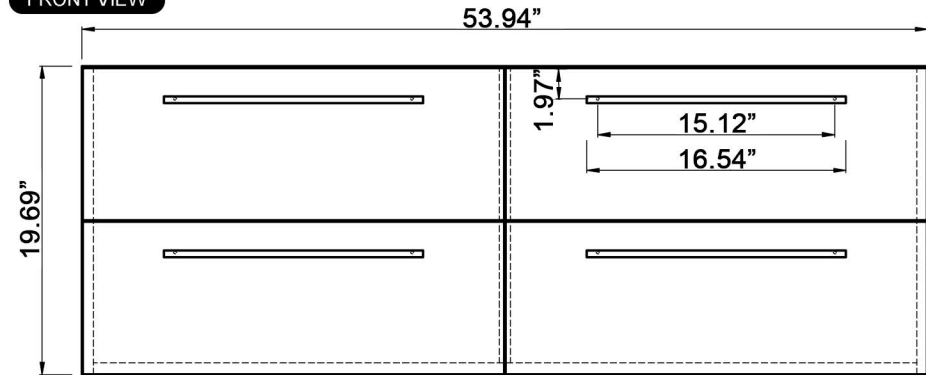

SIDE VIEW

FRONT VIEW

TOP VIEW DRAWER 1

TOP VIEW DRAWER 2

Do not let anything sharp puncture, scrape, or scratch the cabinet surface
 Do not leave any part of the cabinet under direct sunlight
 Do not place hot items on the surface of the cabinet directly
 Do not expose the surface of the cabinet to corrosive liquids
 Virtu USA vanities are hand-crafted and may vary due to manufacturing tolerances