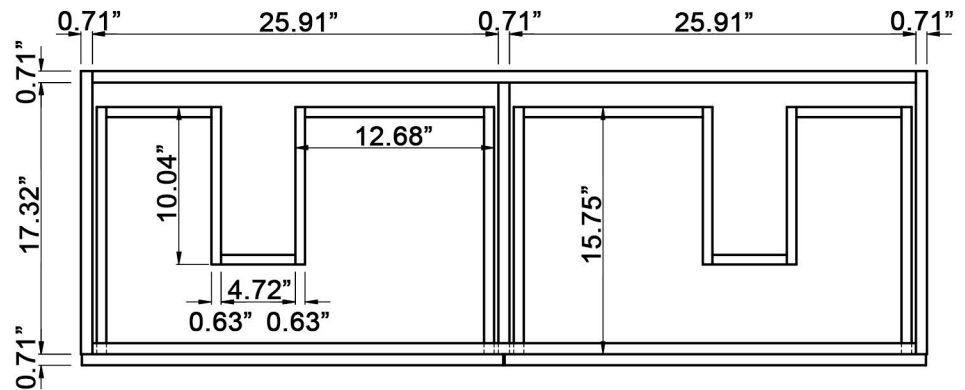

SIDE VIEW

FRONT VIEW

TOP VIEW DRAWER 1

TOP VIEW DRAWER 2

Do not let anything sharp puncture, scrape, or scratch the cabinet surface
 Do not leave any part of the cabinet under direct sunlight
 Do not place hot items on the surface of the cabinet directly
 Do not expose the surface of the cabinet to corrosive liquids
 Virtu USA vanities are hand-crafted and may vary due to manufacturing tolerances