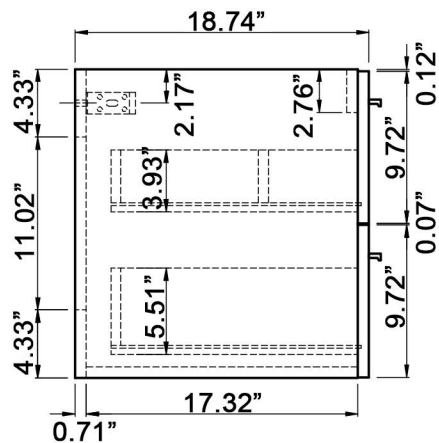

SIDE VIEW

FRONT VIEW

TOP VIEW DRAWER 1

TOP VIEW DRAWER 2

Do not let anything sharp puncture, scrape, or scratch the cabinet surface
 Do not leave any part of the cabinet under direct sunlight
 Do not place hot items on the surface of the cabinet directly
 Do not expose the surface of the cabinet to corrosive liquids
 Virtu USA vanities are hand-crafted and may vary due to manufacturing tolerances