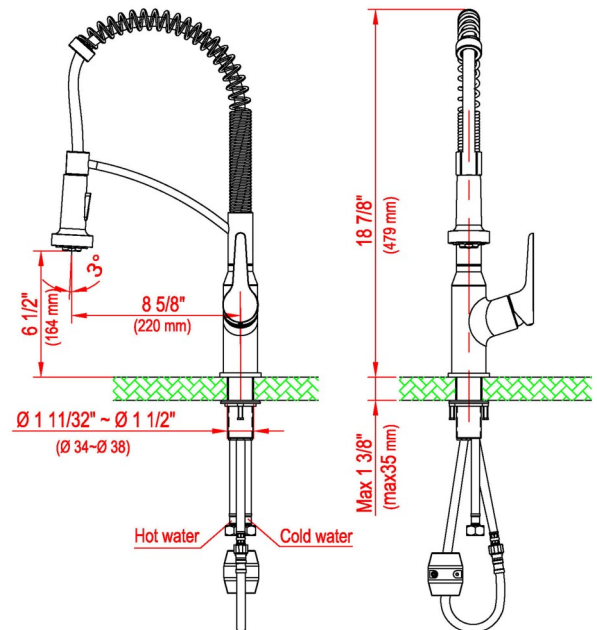

PROJECT INFORMATION

PROJECT: _____

CONTACT: _____

DATE: _____

NOTES: _____

_____

_____

APPROVAL:

OPTIONAL ACCESSORIES

- **SD25C, SD35C** [Chrome soap dispenser]
- **SD25MB, SD35MB** [Matte black soap dispenser]
- **SD25SS, SD35SS** [Stainless steel soap dispenser]

We reserve the right to update product specifications without notice. Please visit karran.com for the most current specification sheets. All dimensions are accurate to 1/4". REV 05-2022