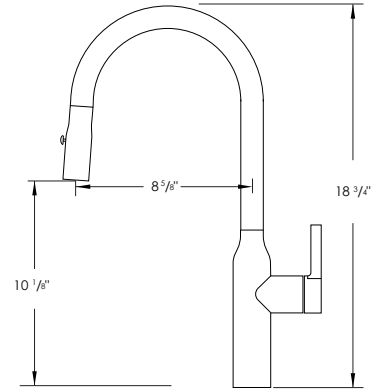

NAPOLI

K-133

PULL DOWN WITH DUAL FUNCTION
KITCHEN FAUCET

DIMENSIONS

RECOMMENDED ACCESSORIES

HANDLE TYPE

NUMBER OF HANDLE

1

CARTRIDGE MODEL

Kerox®

SIZE: 35mm
STYLE: LEVER

SPRAY SETTINGS

SPRAY WATER FLOW / AERATED STREAM

FAUCET FINISH

BRUSHED (S)

MATTE BLACK (N)

PRODUCT DIMENSIONS

Faucet Height (in)	18 3/4"
Spout Height (in)	10 1/8"
Spout Reach (in)	8 5/8"

CONFIGURATION

1-HOLE

3-HOLES

SPOUT SWIVEL (DEGREES)

360°

MATERIAL

NOIR MAT (N)

DIMENSIONS DU PRODUIT

Hauteur du robinet (po)	18 3/4"
Hauteur du bec (po)	10 1/8"
Portée du bec (po)	8 5/8"

CONFIGURATION

1-TROU

3-TROUS

BEC PIVOTANT (DEGRÉS)

MATÉRIEL