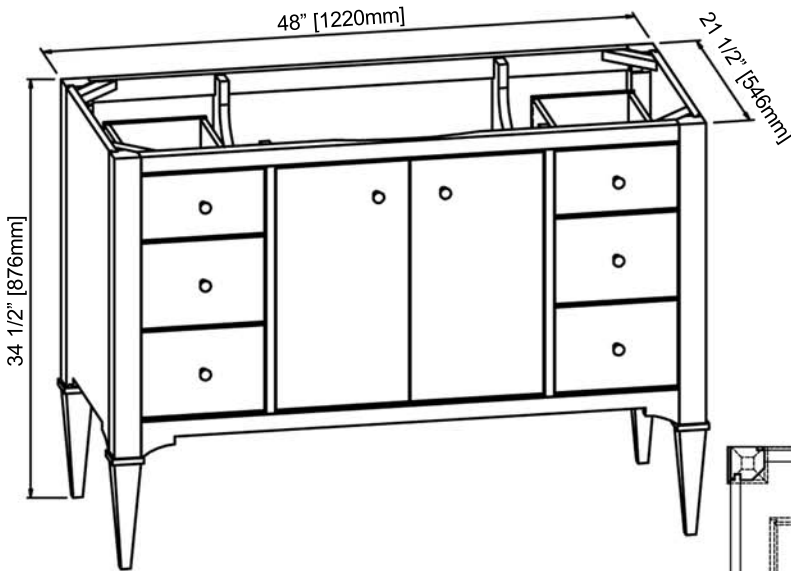

Charlottesville w/Nickel

1510-V48A 48" Vanity-Door

SPECIFICATION SHEET

Features

Materials: Hackberry Solids with White Oak Veneers

Door: 2

Hinges: Fully concealed, Soft closing

Drawer: 6

Drawer Box: 1/2 solid pine, four-sided English Dovetail

Glides: Undermount, Soft closing

Shelf: 1 (adjustable)

Hardware: Nickel

Back panel: Fully covered

Side panels: 5/8" MDF with White Oak Veneers

Colors / Finish