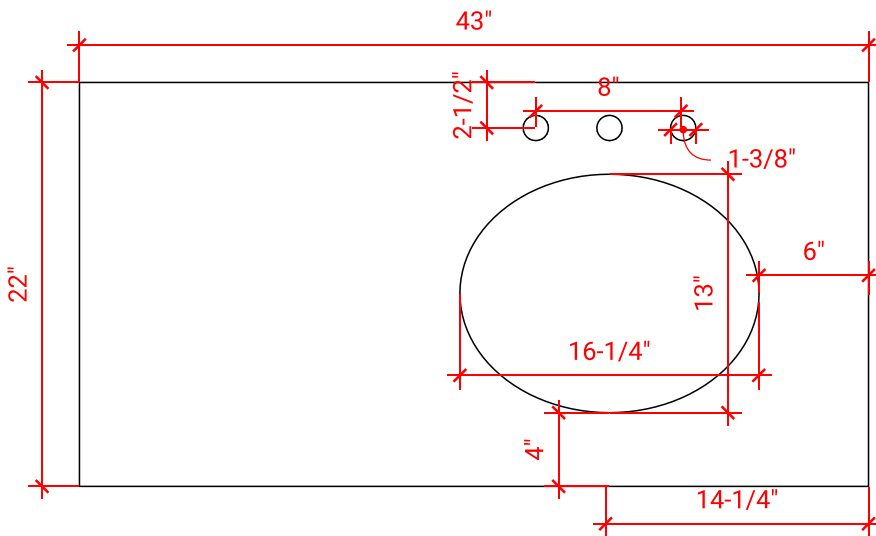

43" RIGHT OFFSET OVAL SINK THIN COUNTERTOP

OVERALL DIMENSIONS

43" W x 22" D x 1.5" H

COUNTERTOP OPTIONS

Carrara Marble
CW-043S-R-OVL-CT

White Quartz
WQ-043S-R-OVL-CT

FEATURES

- Solid countertop with mitered edges & seams
- Undermount white oval sink
- Pre-drilled for 8" widespread faucet

INCLUDED

- Countertop
- Matching Backsplash
- Sink

COUNTERTOP PLAN VIEW

EDGE SIDE VIEW

THREE DIMENSIONAL COUNTERTOP VIEW