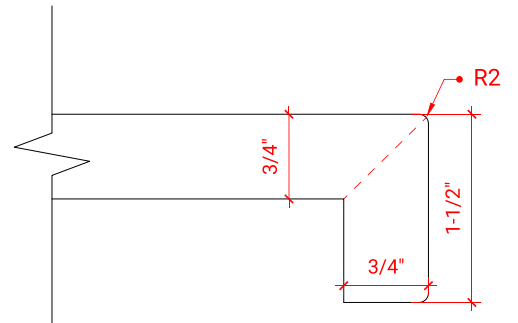

43" RIGHT OFFSET OVAL SINK THIN COUNTERTOP

OVERALL DIMENSIONS

43" W x 22" D x 1.5" H

COUNTERTOP OPTIONS

Carrara Marble
CW-043S-R-OVL-CT

White Quartz
WQ-043S-R-OVL-CT

FEATURES

- Solid countertop with mitered edges & seams
- Undermount white oval sink
- Pre-drilled for 8" widespread faucet

INCLUDED

- Countertop
- Matching Backsplash
- Sink

COUNTERTOP PLAN VIEW

EDGE SIDE VIEW

THREE DIMENSIONAL COUNTERTOP VIEW