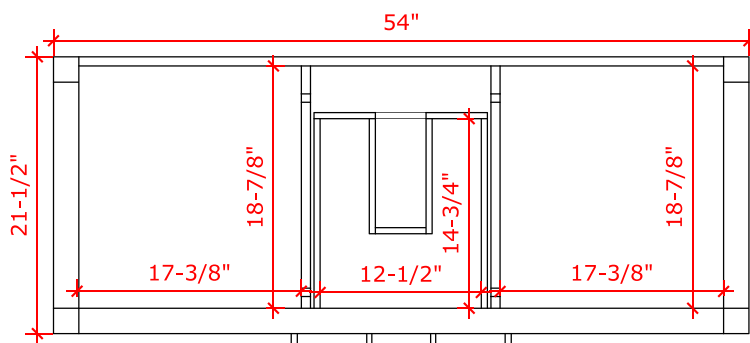

BAYHILL 54" SINGLE SINK BASE CABINET

ARIEL

R054S

BASE CABINET DIMENSIONS

54" W x 21.5" D x 34.5" H

FEATURES

- Solid wood frame & plywood panels
- Dovetail drawers and joints
- Soft closing doors & drawers

HARDWARE FINISHES

Brushed Nickel Satin Brass Matte Black Polished Chrome

AVAILABLE COLORS

White Grey Midnight Blue

FRONT VIEW

SIDE VIEW

PLAN VIEW

55" SINGLE RECTANGLE SINK COUNTERTOP WITH 1.5 IN. THICKNESS

ARIEL

OVERALL DIMENSIONS

55" W x 22" D x 1.5" H

COUNTERTOP OPTIONS

Carrara Marble
CW-055S-REC-CT

White Quartz
WQ-055S-REC-CT

FEATURES

- Solid countertop with mitered edges & seams
- Undermount white rectangular sink
- Pre-drilled for 8" widespread faucet

INCLUDED

- Countertop
- Matching Backsplash
- Rectangle Sink

COUNTERTOP PLAN VIEW

EDGE SIDE VIEW

THREE DIMENSIONAL COUNTERTOP VIEW