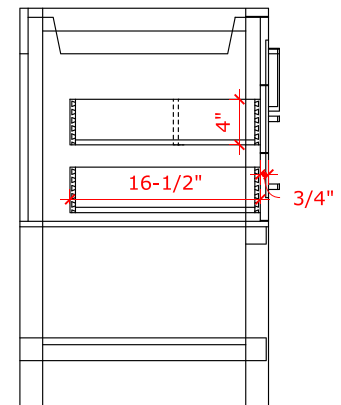

BAYHILL 54" SINGLE SINK BASE CABINET

ARIEL

R054S

BASE CABINET DIMENSIONS

54" W x 21.5" D x 34.5" H

FEATURES

- Solid wood frame & plywood panels
- Dovetail drawers and joints
- Soft closing doors & drawers

HARDWARE FINISHES

Brushed Nickel Satin Brass Matte Black Polished Chrome

AVAILABLE COLORS

White Grey Midnight Blue

FRONT VIEW

SIDE VIEW

PLAN VIEW

55" SINGLE RECTANGLE SINK COUNTERTOP WITH 1.5 IN. THICKNESS

ARIEL

OVERALL DIMENSIONS

55" W x 22" D x 1.5" H

COUNTERTOP OPTIONS

Carrara Marble
CW-055S-REC-CT

White Quartz
WQ-055S-REC-CT

FEATURES

- Solid countertop with mitered edges & seams
- Undermount white rectangular sink
- Pre-drilled for 8" widespread faucet

INCLUDED

- Countertop
- Matching Backsplash
- Rectangle Sink

COUNTERTOP PLAN VIEW

EDGE SIDE VIEW

THREE DIMENSIONAL COUNTERTOP VIEW