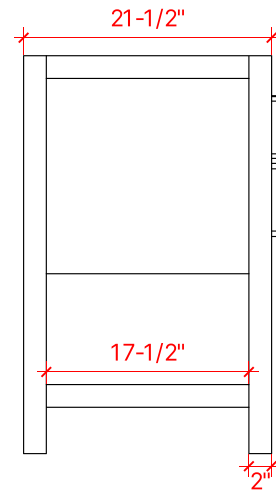

BAYHILL 54" SINGLE SINK BASE CABINET

ARIEL

R054S

BASE CABINET DIMENSIONS

54" W x 21.5" D x 34.5" H

FEATURES

- Solid wood frame & plywood panels
- Dovetail drawers and joints
- Soft closing doors & drawers

HARDWARE FINISHES

Brushed Nickel Satin Brass Matte Black Polished Chrome

AVAILABLE COLORS

White Grey Midnight Blue

FRONT VIEW

SIDE VIEW

PLAN VIEW

55" SINGLE RECTANGLE SINK COUNTERTOP WITH 1.5 IN. THICKNESS

ARIEL

OVERALL DIMENSIONS

55" W x 22" D x 1.5" H

COUNTERTOP OPTIONS

Carrara Marble
CW-055S-REC-CT

White Quartz
WQ-055S-REC-CT

FEATURES

- Solid countertop with mitered edges & seams
- Undermount white rectangular sink
- Pre-drilled for 8" widespread faucet

INCLUDED

- Countertop
- Matching Backsplash
- Rectangle Sink

COUNTERTOP PLAN VIEW

EDGE SIDE VIEW

THREE DIMENSIONAL COUNTERTOP VIEW