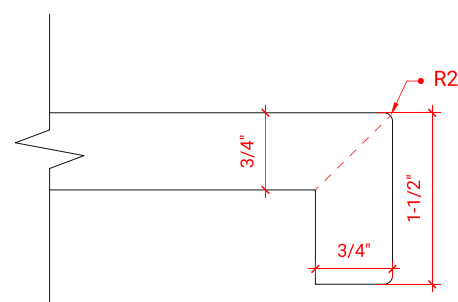

BAYHILL 54" SINGLE SINK BASE CABINET

ARIEL

R054S

BASE CABINET DIMENSIONS

54" W x 21.5" D x 34.5" H

FEATURES

- Solid wood frame & plywood panels
- Dovetail drawers and joints
- Soft closing doors & drawers

HARDWARE FINISHES

OVERALL DIMENSIONS

55" W x 22" D x 1.5" H

COUNTERTOP OPTIONS

Carrara Marble
CW-055S-REC-CT

White Quartz
WQ-055S-REC-CT

FEATURES

- Solid countertop with mitered edges & seams
- Undermount white rectangular sink
- Pre-drilled for 8" widespread faucet

INCLUDED

- Countertop
- Matching Backsplash
- Rectangle Sink

COUNTERTOP PLAN VIEW

EDGE SIDE VIEW

THREE DIMENSIONAL COUNTERTOP VIEW