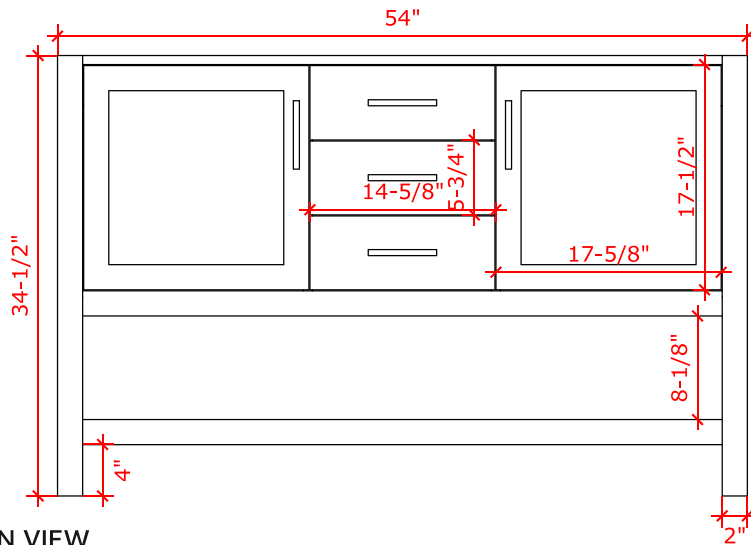

BAYHILL 54" SINGLE SINK BASE CABINET

ARIEL

R054S

BASE CABINET DIMENSIONS

54" W x 21.5" D x 34.5" H

FEATURES

- Solid wood frame & plywood panels
- Dovetail drawers and joints
- Soft closing doors & drawers

HARDWARE FINISHES

Brushed Nickel Satin Brass Matte Black Polished Chrome

AVAILABLE COLORS

White Grey Midnight Blue

FRONT VIEW

SIDE VIEW

PLAN VIEW

55" SINGLE RECTANGLE SINK COUNTERTOP WITH 1.5 IN. THICKNESS

ARIEL

OVERALL DIMENSIONS

55" W x 22" D x 1.5" H

COUNTERTOP OPTIONS

Carrara Marble
CW-055S-REC-CT

White Quartz
WQ-055S-REC-CT

FEATURES

- Solid countertop with mitered edges & seams
- Undermount white rectangular sink
- Pre-drilled for 8" widespread faucet

INCLUDED

- Countertop
- Matching Backsplash
- Rectangle Sink

COUNTERTOP PLAN VIEW

EDGE SIDE VIEW

THREE DIMENSIONAL COUNTERTOP VIEW