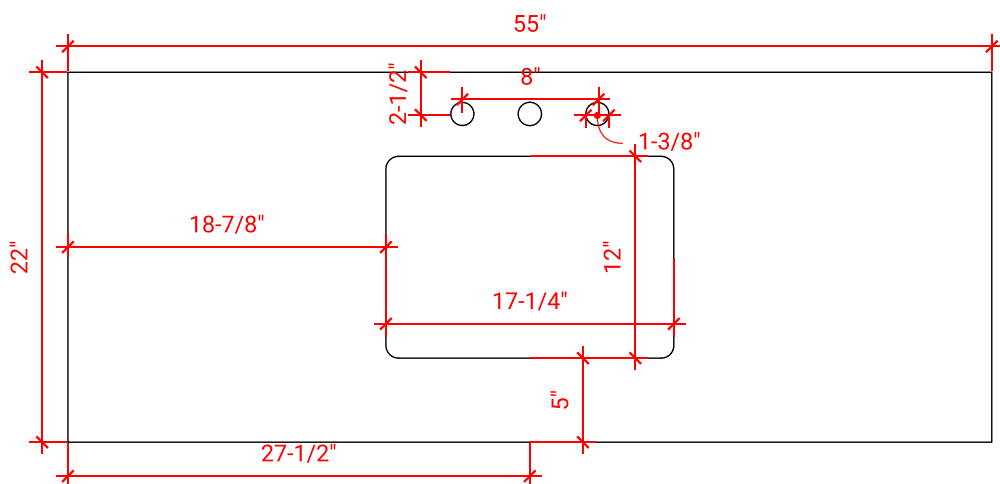

BAYHILL 54" SINGLE SINK BASE CABINET

ARIEL

R054S

BASE CABINET DIMENSIONS

54" W x 21.5" D x 34.5" H

FEATURES

- Solid wood frame & plywood panels
- Dovetail drawers and joints
- Soft closing doors & drawers

HARDWARE FINISHES

OVERALL DIMENSIONS

55" W x 22" D x 1.5" H

COUNTERTOP OPTIONS

Carrara Marble
CW-055S-REC-CT

White Quartz
WQ-055S-REC-CT

FEATURES

- Solid countertop with mitered edges & seams
- Undermount white rectangular sink
- Pre-drilled for 8" widespread faucet

INCLUDED

- Countertop
- Matching Backsplash
- Rectangle Sink

COUNTERTOP PLAN VIEW

EDGE SIDE VIEW

THREE DIMENSIONAL COUNTERTOP VIEW