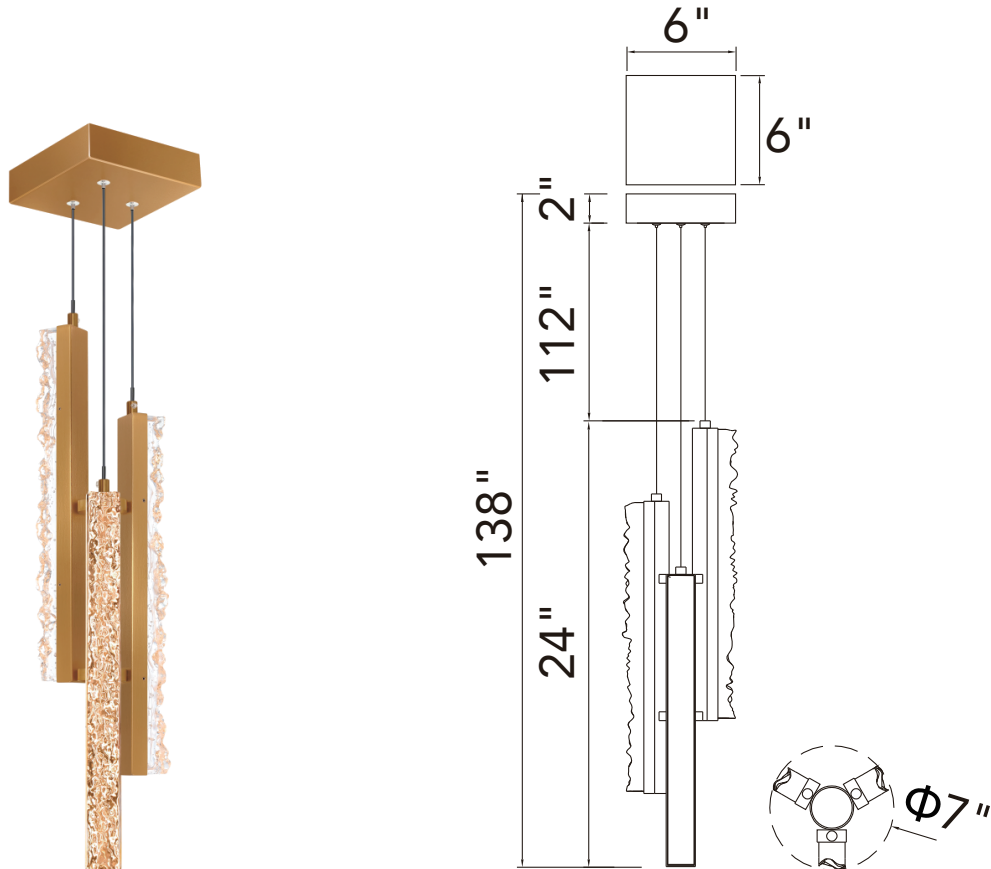

PROJECT: _____
 FIXTURE TYPE: _____
 LOCATION: _____
 CONTACT/PHONE: _____

Item	1588P6-3-624
Collection	STAGGER
Category	Mini Pendant
Finish	Brass
Glass	Clear
Crystal	-----
Acrylic	-----

Shade Color	-----
Min Assembled Height	26"
Max Assembled Height	138"
Width	-----
Length	-----
Diameter	Φ7"
Input	120V AC,60HZ,AC

Lumens	1560
Light Source	LED
Bulb Info.	30W
Included	-----
Dimmable	Yes
Colour Temp	3000K
Weight	12.364Lbs

CWI Lighting
 2775 Broadway
 Buffalo, NY 14227
 USA

CWI Lighting
 140 Steelcase Rd. W.
 Markham ON. L3R 3J9
 Canada