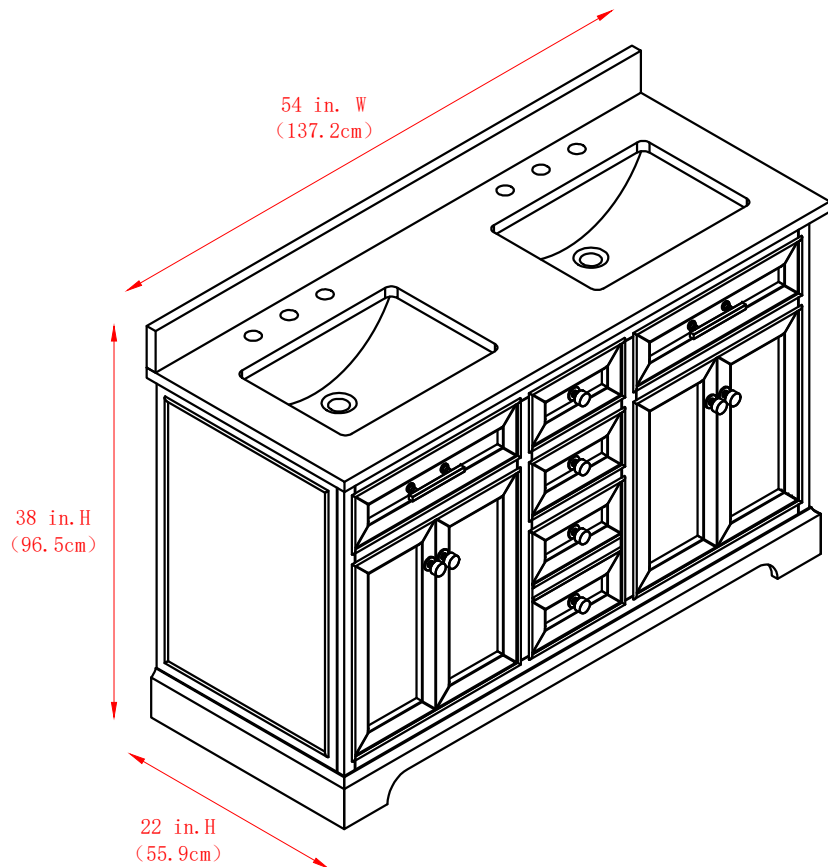

54" Bathroom Vanity

54 in. W x 22 in. D x 38 in. H
(137.2 cm x 55.9 cm x 96.5 cm)

Top View

Back View