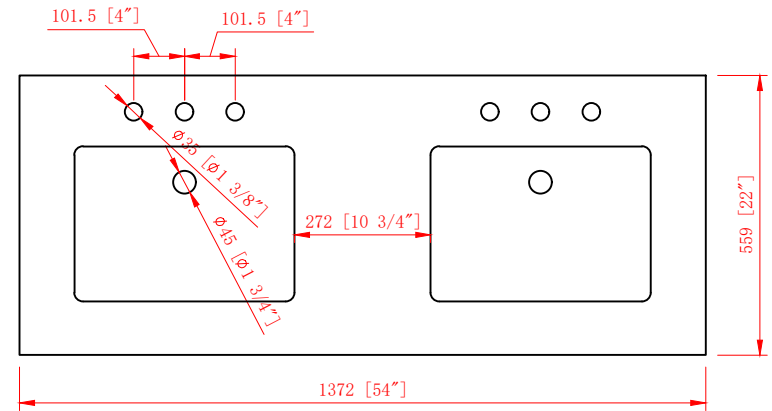

54" Bathroom Vanity

54 in. W x 22 in. D x 38 in. H
(137.2 cm x 55.9 cm x 96.5 cm)

Top View

Back View