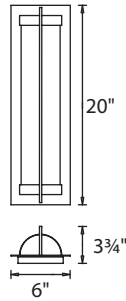

WS-W45720

Fixture Type:

Catalog Number:

Project: _____

Location: _____

PRODUCT DESCRIPTION

A timeless contemporary guardian. Oberon features a bent opal glass that provides even illumination with a solid die cast aluminum frame that is weather resistant and powder coated. The light engine is factory sealed for maximum protection against the harshest elements.

FEATURES

- Modern elegance brought to your backyard
- Bent opal glass provides even illumination
- Weather-resistant powder coated finish
- Light engine is factory sealed for maximum protection from the elements
- Mount horizontally or vertically
- Solid aluminum construction
- No transformer or driver required
- Color Temp: 3500K
- CRI: 90
- Dimming: 100% - 10% ELV
- Rated Life: 54,000 hours
- Input: 120V (277V special order)

SPECIFICATIONS

Construction: Aluminum and Opal Glass Diffuser

Light Source: High output LED.

Finish: Black (BK)

Standards: ETL & cETL wet location listed. IP 65. CEC Title 24.

ORDER NUMBER

		Watt	LED Lumens	Delivered Lumens	Finish
14"	WS-W45714	19.5W	1865	685	BK Black
20"	WS-W45720	19.5W	1900	745	

Example: **WS-W45714-BK**

For 277V, add an "F" before the finish: **WS-W45720F-BK**

waclighting.com
Phone (800) 526.2588
Fax (800) 526.2585

Headquarters/Eastern Distribution Center
44 Harbor Park Drive
Port Washington, NY 11050

Central Distribution Center
1600 Distribution Ct
Lithia Springs, GA 30122

Western Distribution Center
1750 Archibald Avenue
Ontario, CA 91760