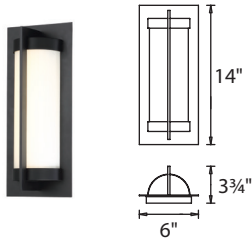

OBERON – model: WS-W457
dwelLED™ LED Outdoor

WAC LIGHTING
Responsible Lighting®

WS-W45714