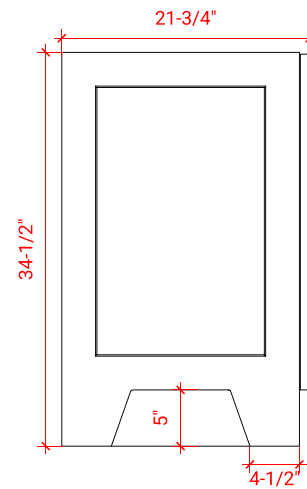

TAYLOR 36" RIGHT OFFSET CABINET

ARIEL

Q036S-R

BASE CABINET DIMENSIONS

36" W x 21.75" D x 34.5" H

FEATURES

- Solid wood frame & plywood panels
- Dovetail drawers and joints
- Soft closing doors & drawers

HARDWARE FINISHES

Brushed Nickel   Satin Brass   Matte Black   Polished Chrome

AVAILABLE COLORS

White   Grey   Midnight Blue

SIDE VIEW