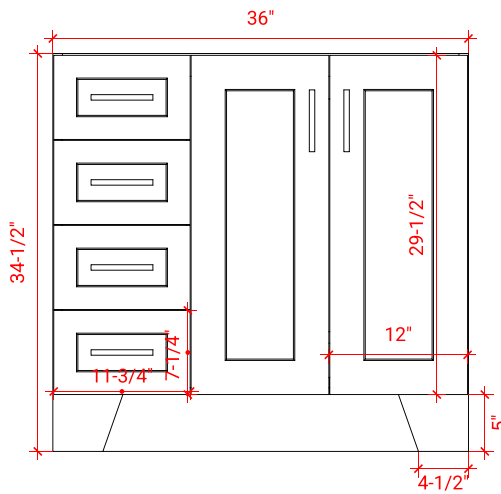

AVAILABLE COLORS

White   Grey   Midnight Blue

FRONT VIEW