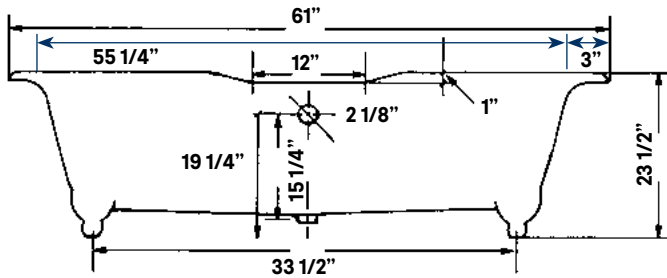

## Regal Cast Iron Bath

#2126 | 61" L x 31" W x 24" H  
280 lbs, 45 gallons

Cheviot Products' cast iron bathtubs are hand-made in Europe with the finest materials. Fired with a thick coating of AA grade titanium-based enamel for unparalleled hardness and non-porosity, the extremely durable surface is easy to clean and resistant to stains, bacteria and other microbes. Cast iron also keeps your bath warm for the longest possible time.

**Note**  
Rough-in dimensions may vary +/- 1/2" and are subject to change. No responsibility is assumed by Cheviot Products Inc. One Year Limited Warranty against manufacturer's defects.

\*8 1/2" C.C. waste/overflow to drain  
Top center of overflow to floor 19 1/4"