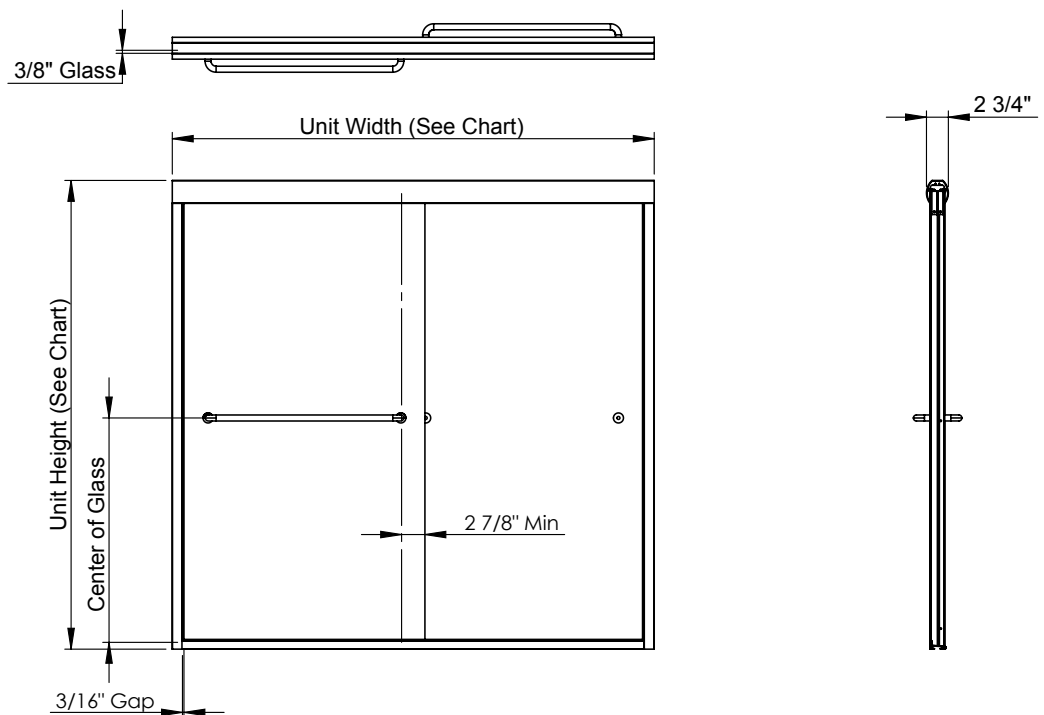

Features

- Euro-style ByPass Sliding Enclosure
- Two Euro-style towel bars
- 3/8" (10 mm) thick tempered glass available in two options
- Anodized aluminum hardware prevents rusting or corrosion
- Lineals are smooth and easy to clean.
- Available in two shower sizes and one tub size.

Glass Option*

- 3/8" Clear (CL)

Frame Options*

- Polished Chrome (PC)
- Brushed Nickel (BN)
- Oil Rubbed Bronze (OB)

Installation Notes

Install this product according to the installation guide.

*Please refer to our distributor price list for additional glass and finish options.

GLASS SIZING CHART			
	Unit Height	Unit Width Range	Glass Panel
	58 1/4" for Tub	56" - 60"	30" X 55 7/8" - (59.37 lbs)
	71 1/4" for Shower	44" - 48"	24" X 68 7/8" - (58.54 lbs)
	71 1/4" for Shower	56" - 60"	30" X 68 7/8" - (73.18 lbs)