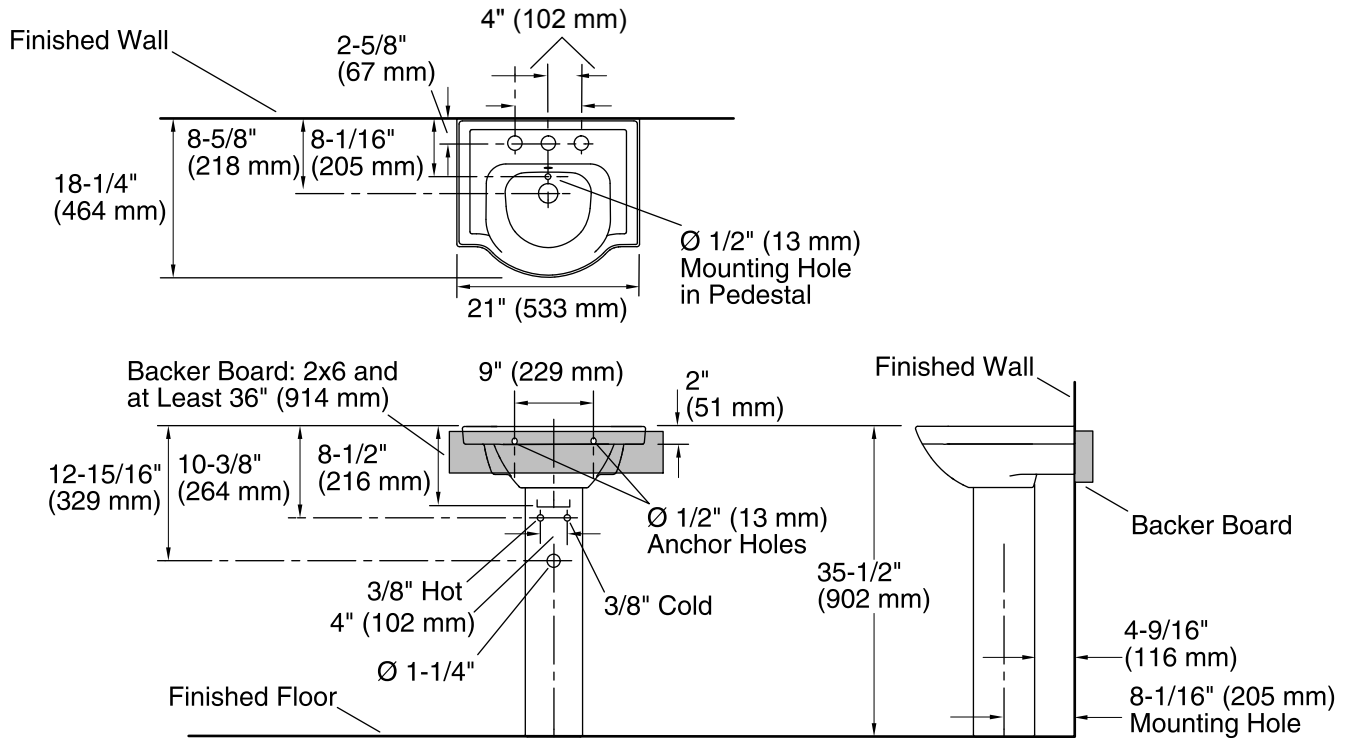

Features

- Ample side deck space for toiletries.
- 8-inch center faucet holes.
- Combination consists of the K-5247-8 basin and the K-5246 pedestal.

Material

- Vitreous china.

Installation

- Pedestal

Recommended Products/Accessories

K-7605-P Angle Supply with Stop (pair)
K-8998 P-Trap

Optional Products/Accessories

1041816 Hardware kit, Hollow Wall

Included Components

Product consists of:

K-5246 Bathroom Pedestal
K-5247-8 21" Widespread Sink Basin

Additional Components:

Accessory pack
Bathroom Sink, 8" (203 mm) Centers
Pedestal
Rubber Pads

Codes/Standards

ASME A112.19.2/CSA B45.1

KOHLER® One-Year Limited Warranty

See website for detailed warranty information.

Technical Information

All product dimensions are nominal.

Installation:	Pedestal
Bowl area:	Length: 13-3/4" (349 mm) Width: 12-5/8" (321 mm) Water depth: 4" (102 mm)
Number of deck holes:	3
Faucet hole spacing:	8" (203 mm)
Faucet hole(s):	1-3/8" (35 mm)
Drain hole:	1-3/4" (44 mm)