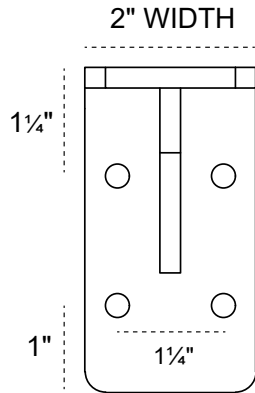

2-INCH W X 6-INCH D X 3³/₄-INCH H EMBREY BRACKET

FRONT
PROFILE

SIDE
PROFILE

UNDER

ISOMETRIC
PROFILE

HEAVY-DUTY 1/4" THICK

AVAILABLE IN:
STAINLESS STEEL
ZINC PLATED STEEL
POWDER COATED BLACK

BKTM02X06X03EBSS
BKTM02X06X03EBCRS
BKTM02X06X03EBPBL