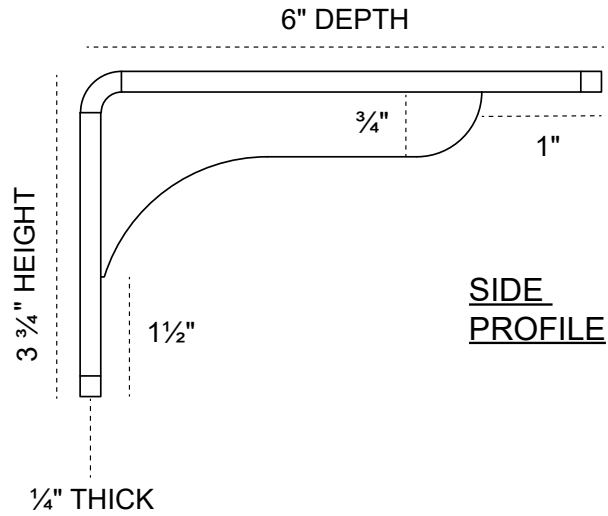

2-INCH W X 6-INCH D X 3³/₄-INCH H EMBREY BRACKET

FRONT
PROFILE

SIDE
PROFILE

UNDER

ISOMETRIC
PROFILE

HEAVY-DUTY 1/4" THICK

AVAILABLE IN:
STAINLESS STEEL
ZINC PLATED STEEL
POWDER COATED BLACK

BKTM02X06X03EBSS
BKTM02X06X03EBCRS
BKTM02X06X03EBPBL