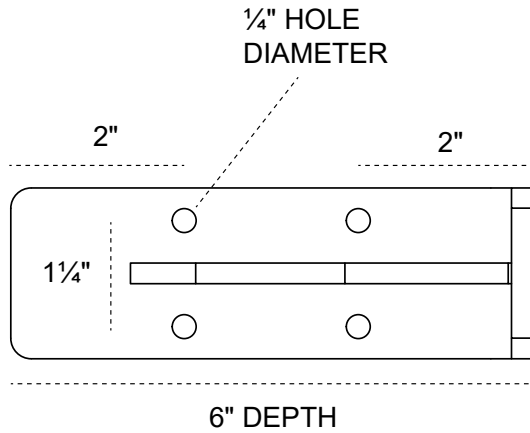

2-INCH W X 6-INCH D X 3³/₄-INCH H EMBREY BRACKET

FRONT
PROFILE

SIDE
PROFILE

UNDER

ISOMETRIC
PROFILE

HEAVY-DUTY 1/4" THICK

AVAILABLE IN:
STAINLESS STEEL
ZINC PLATED STEEL
POWDER COATED BLACK

BKTM02X06X03EBSS
BKTM02X06X03EBCRS
BKTM02X06X03EBPBL