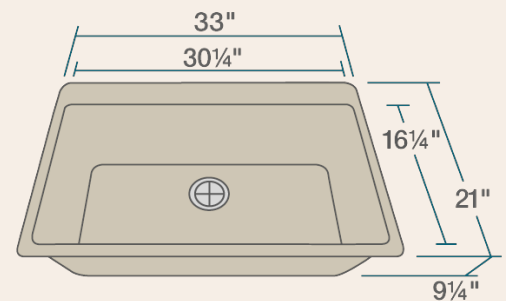

33" x 21" x 9 1/4"
Topmount Installation
Made with 80% Quartz, 20% Acrylic
All-Natural Materials - Eco-Friendly and Recyclable
Offset Drain
Heat Resistant to 550 Degrees
Stain Resistant
Scratch Resistant
Multiple Colors Available
Installation Hardware Included
Limited Lifetime Warranty
Acrylic Provides Sound Dampening - No Pads Needed

Accessories

*Accessories not included

Available Colors

Features

Topmount Installation	33" Minimum Cabinet Size	80% Quartz 20% Acrylic	Heat Resistant	Stain Resistant	Scratch Resistant
Multiple Colors Available	Hardware Included	Limited Lifetime Warranty	One Bowl		