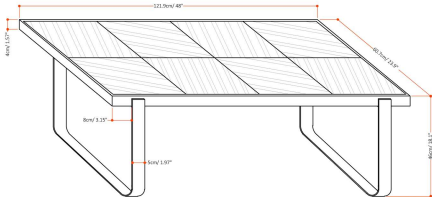

PEYTON COFFEE TABLE

Net Weight: 47.8 (lbs)