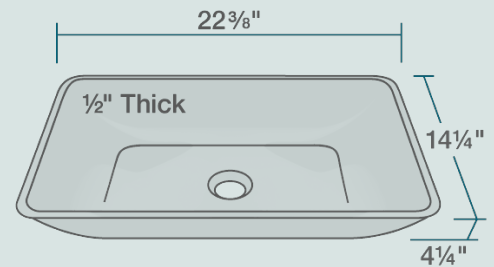

22 3/8" x 14 1/4" x 4 1/4"
 1/2" Thick Bowl
 Tempered Glass
 Limited Lifetime Warranty
 Black Glass

Accessories

*Accessories not included

Available Colors

Features

Vessel Installation	24" Minimum Cabinet Size	1/2" Thick	Tempered Glass	Multiple Colors Available	Limited Lifetime Warranty
One Bowl					