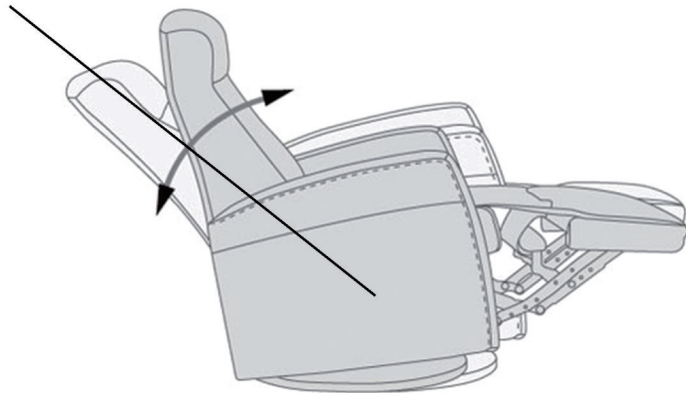

Reclined Max 145°

Distance from wall for full recline 6"

*Rotate Chair 90° to fit through the door before attaching backrest