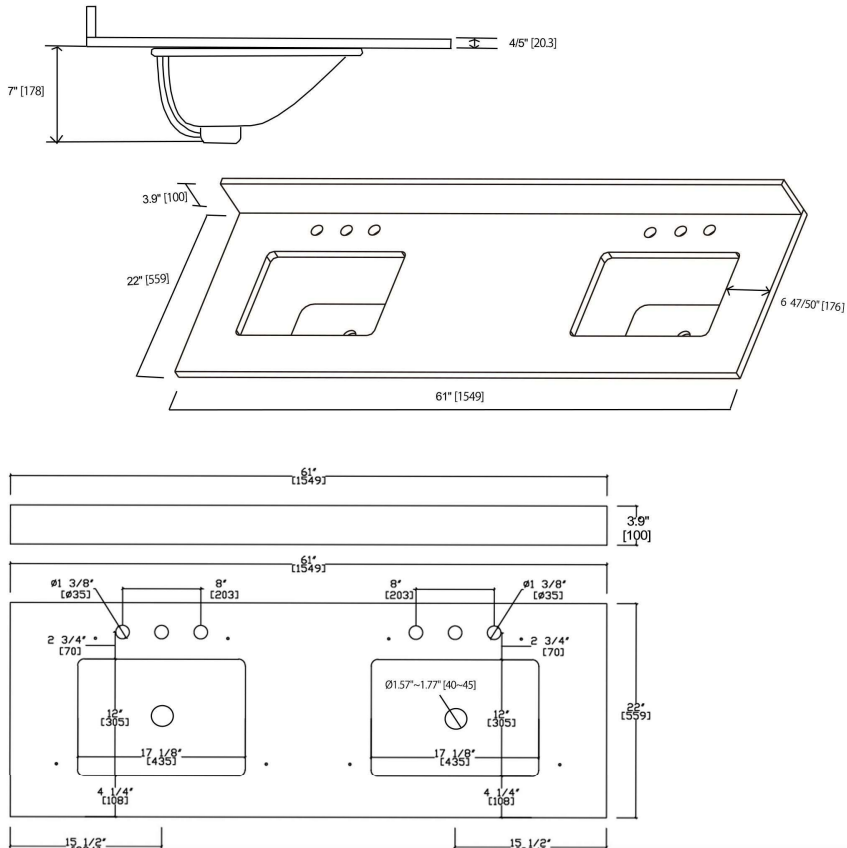

Download

Sign in

Sign up

INSTALLATION SPECIFICATION

SKU	67061-CTP-CG
Product Dimensions	61" W x 22" D x 8"H
Carton Dimensions	63.8" W x 24" D x 10.2"H
Weight	125.2 lbs
Material	Engineered Stone
Color Finish	Concrete Grey Finish (CG)
Edge Polishing	Flat Edge
Faucet Hole Spacing(in.)	8 in. Widespread
Bowl	Double bowls

Madrid
61" x 22"
Bathroom Vanity Top

All measurements are approximate. Measurements may vary +/-1/2"

67061-CTP-CG.jpg

21%

[FAQ](#) to learn more, you can manage your personal preferences in our [Cookie Consent Tool](#).