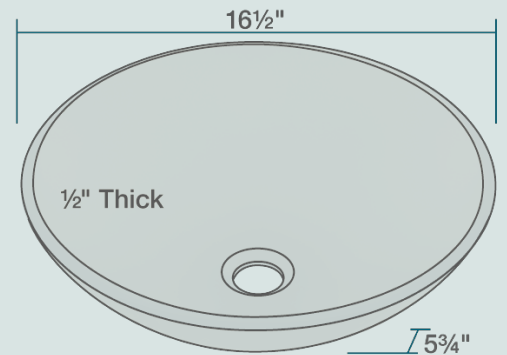

16 1/2" x 16 1/2" x 5 3/4"
 Tempered Glass
 Limited Lifetime Warranty
 Taupe-Colored Glass Throughout

Accessories

*Accessories not included

Available Colors

Features

Vessel Installation	18" Minimum Cabinet Size	1/2" Thick	Tempered Glass	Multiple Colors Available	Limited Lifetime Warranty
One Bowl					