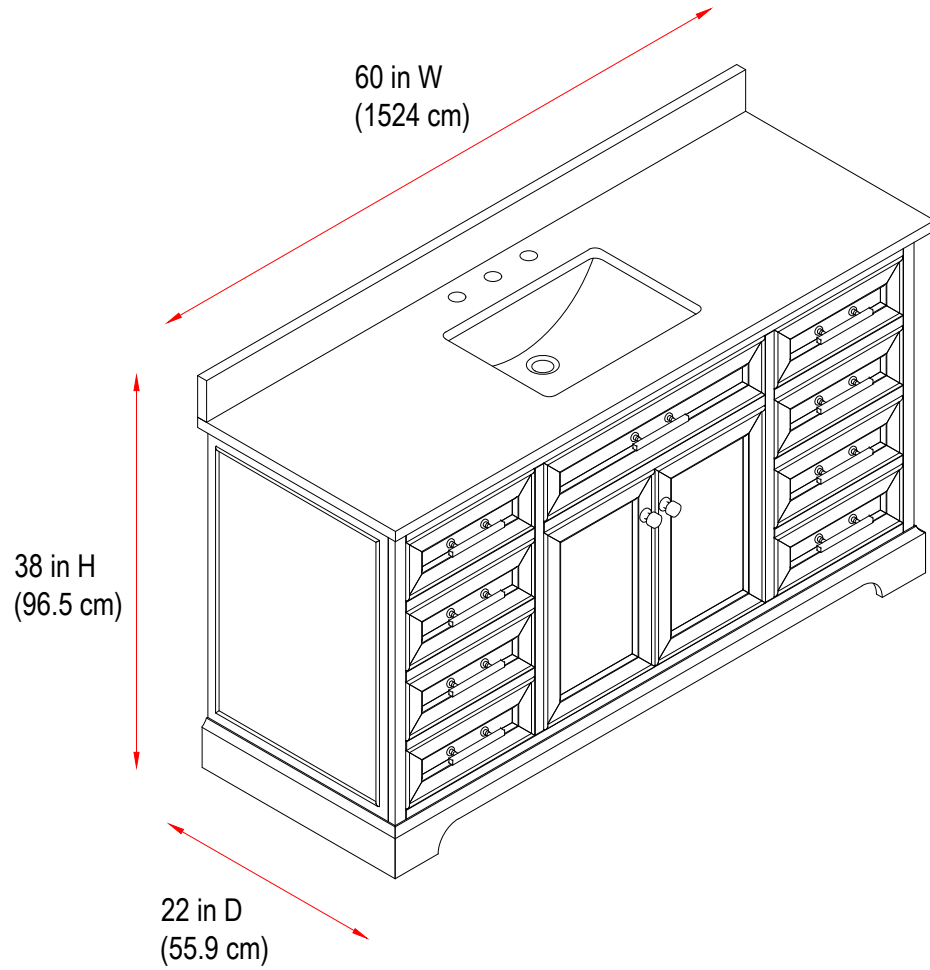

60"S Barhroom Vanity

60 in. W x 22 in.D x 38 in.H
(152.4 cm x 55.9 cm x 96.5 cm)

Top View

Back View