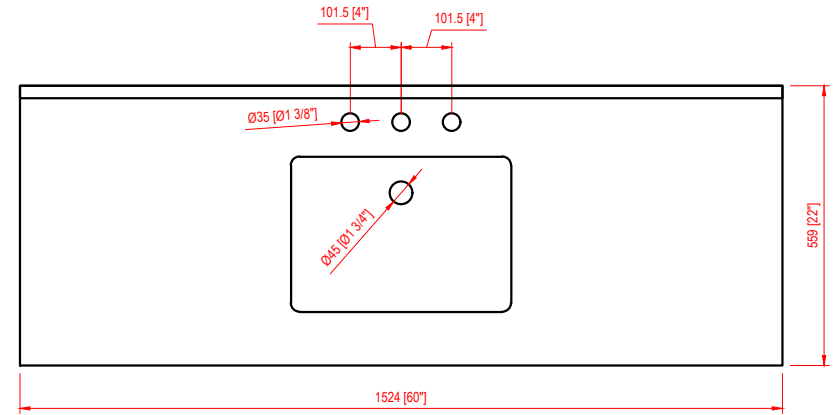

60"S Barhroom Vanity

60 in. W x 22 in.D x 38 in.H
(152.4 cm x 55.9 cm x 96.5 cm)

Top View

Back View