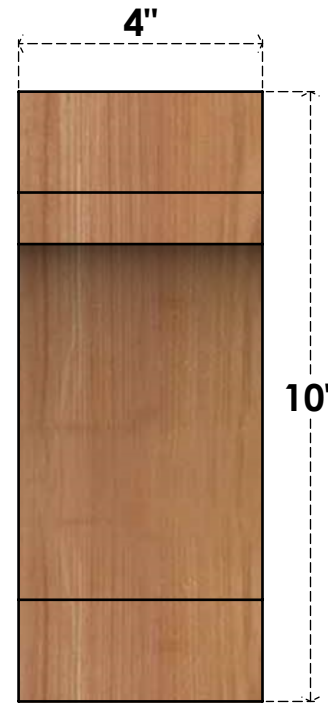

BRC04X06X10MRC00RWR

4"W X 6"D X 10"H MERCED ROUGH SAWN BRACE, WESTERN RED CEDAR

SIDE

FRONT

EKENA MILLWORK
 2300 WEST MAIN ST.
 CLARKSVILLE, TX 75426
 TOLL FREE: 866-607-0453
 WWW.EKENAMILLWORK.COM

NOTES

1. INSTALLATION TO BE COMPLETED IN ACCORDANCE WITH MANUFACTURER'S SPECIFICATIONS.
2. DRAWING MAY NOT BE TO SCALE
3. THIS DRAWING IS INTENDED FOR DESIGN AND PLANNING PURPOSES ONLY.
4. ALL INFORMATION CONTAINED HEREIN WAS CURRENT AT THE TIME OF DEVELOPMENT BUT MUST BE REVIEWED AND APPROVED BY THE PRODUCT MANUFACTURER TO BE CONSIDERED ACCURATE.
5. PRODUCTS ARE NOT KILN DRIED. THIS ITEM IS UNIQUE AND WILL CONTAIN THE NATURAL VARIATIONS THAT THE WOOD SPECIES OFFERS. THIS MAY RESULT IN VARIATIONS UP TO 1/4"