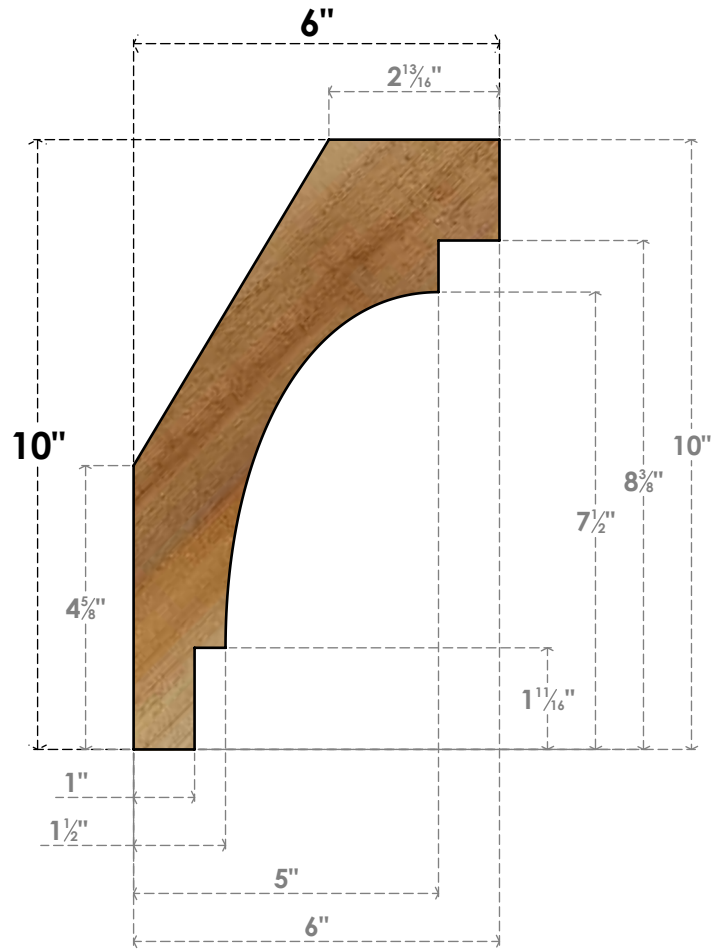

BRC04X06X10MRC00RWR

4"W X 6"D X 10"H MERCED ROUGH SAWN BRACE, WESTERN RED CEDAR

SIDE

FRONT

EKENA MILLWORK
 2300 WEST MAIN ST.
 CLARKSVILLE, TX 75426
 TOLL FREE: 866-607-0453
 WWW.EKENAMILLWORK.COM

NOTES

1. INSTALLATION TO BE COMPLETED IN ACCORDANCE WITH MANUFACTURER'S SPECIFICATIONS.
2. DRAWING MAY NOT BE TO SCALE
3. THIS DRAWING IS INTENDED FOR DESIGN AND PLANNING PURPOSES ONLY.
4. ALL INFORMATION CONTAINED HEREIN WAS CURRENT AT THE TIME OF DEVELOPMENT BUT MUST BE REVIEWED AND APPROVED BY THE PRODUCT MANUFACTURER TO BE CONSIDERED ACCURATE.
5. PRODUCTS ARE NOT KILN DRIED. THIS ITEM IS UNIQUE AND WILL CONTAIN THE NATURAL VARIATIONS THAT THE WOOD SPECIES OFFERS. THIS MAY RESULT IN VARIATIONS UP TO 1/4"