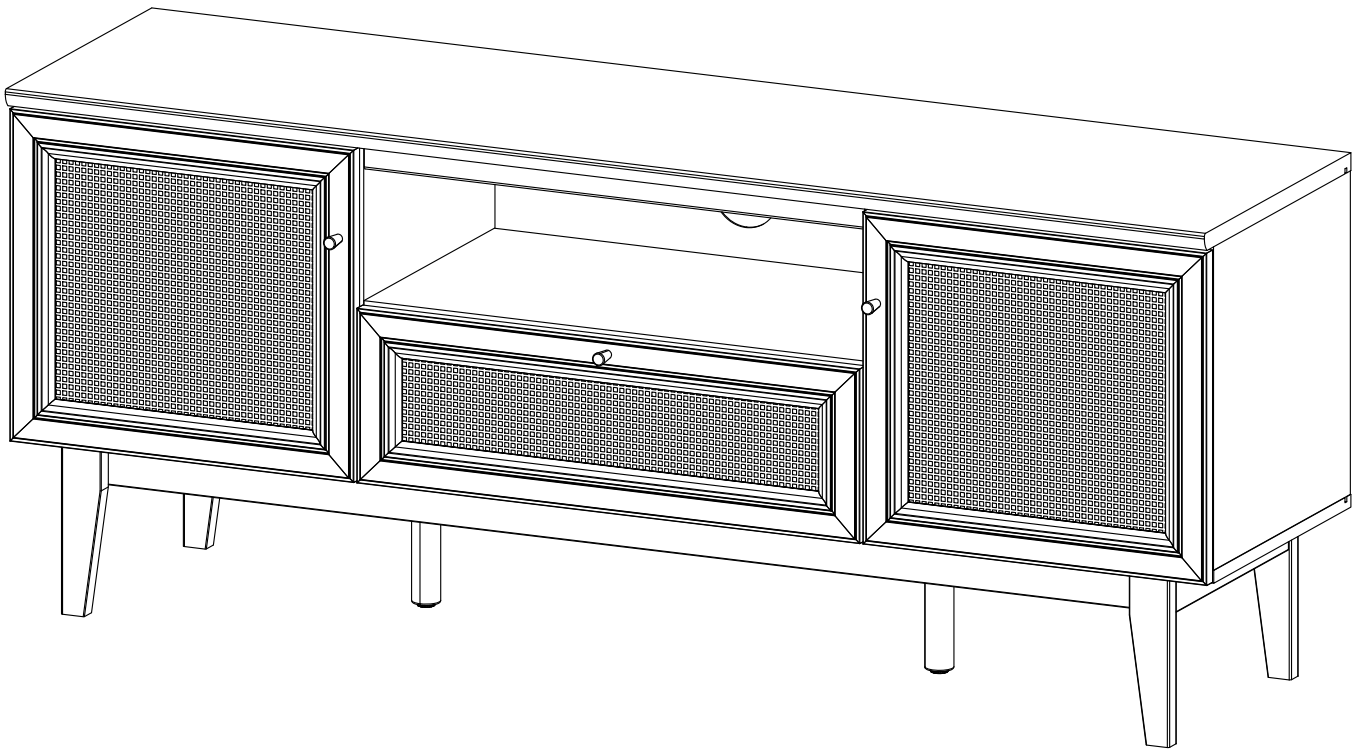

# JONATHAN Y

Model# TVS1002

Product Dimensions: 59"Wx15"Dx24"H