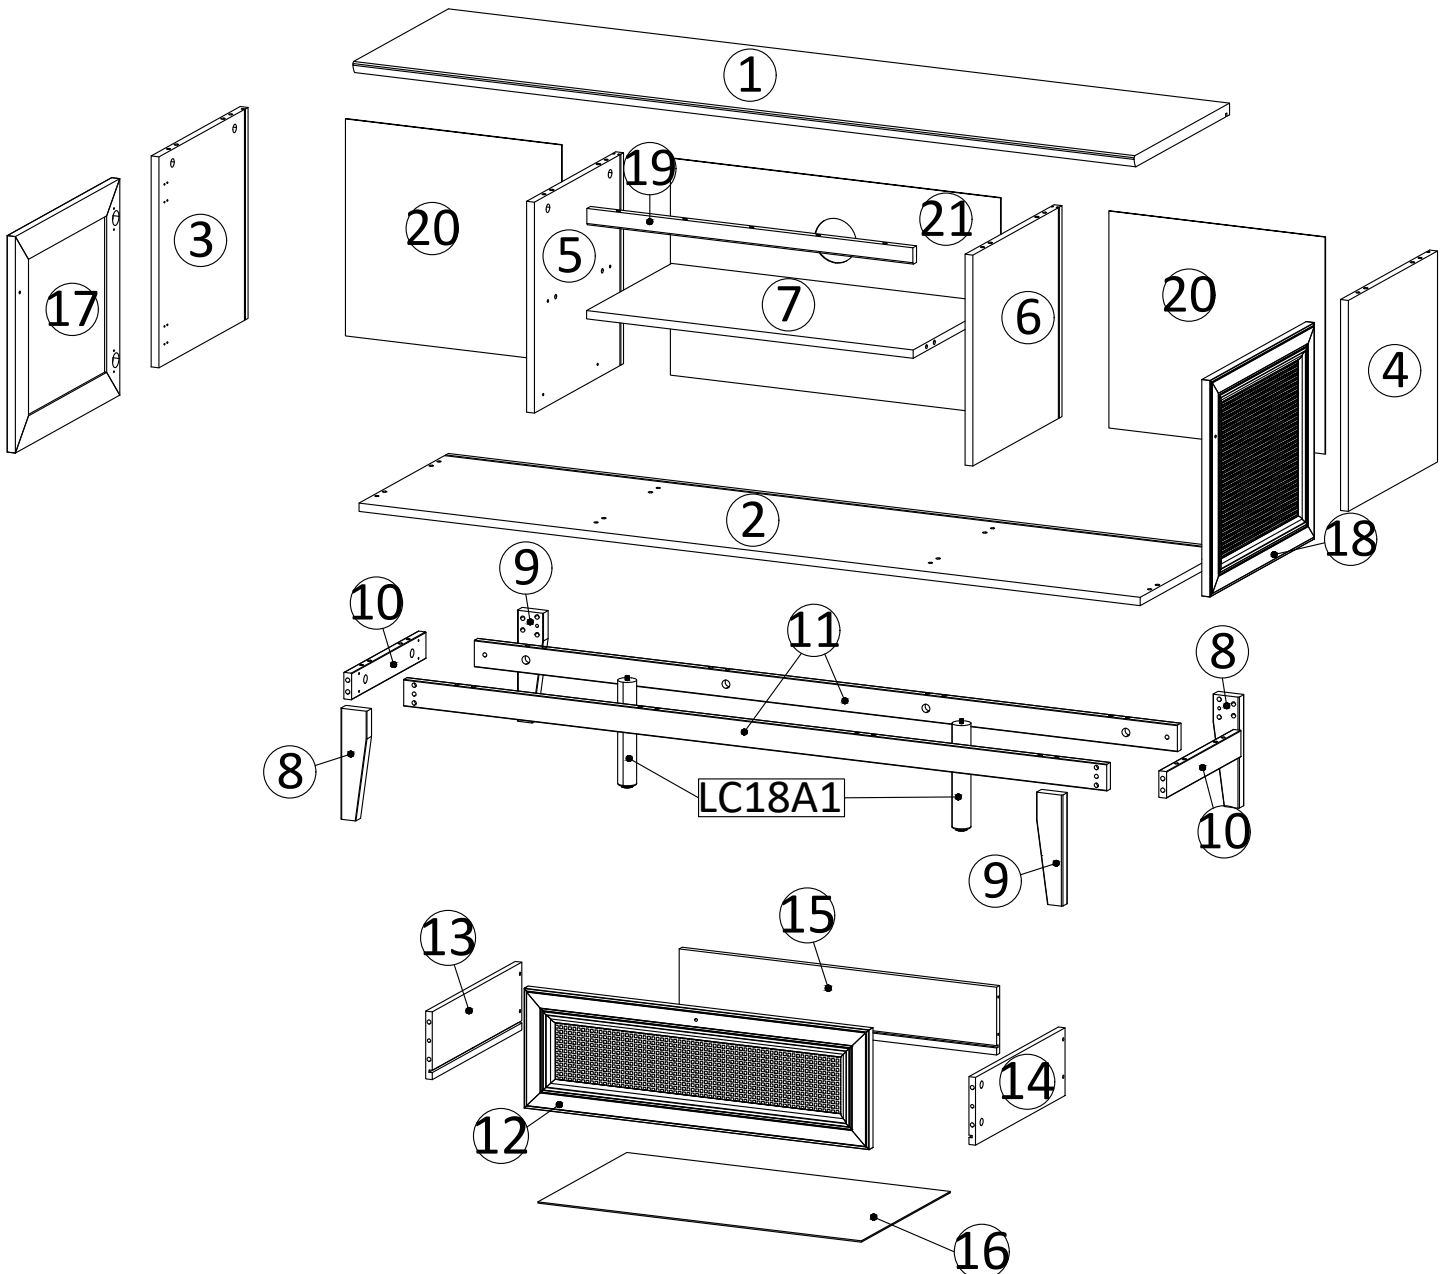

WARNING

Inspect item carefully before attempting to install if there is any damage or obvious defect, do not install item may not be returned once it has been installed.

CARE AND MAINTENANCE

Always use felt pads under all articles to prevent discoloration or softening of the lacquer. Plastic and rubber bases on items can discolor wood. Wipe up spills immediately and avoid common hazards such as hot dishes, harsh solvents and abrasives. Cleaning should be done with a soft lint free cotton cloth dampened with water or furniture polish. On highly used surfaces we recommend applying a quality paste wax which should be used on a regular basis to provide additional protection from scratches and spills. How often you apply the wax depends on how much wear the furniture receives.

NOTICE & IMPORTANT SAFETY INSTRUCTIONS

Please make sure that you have all parts indicated before you begin assembly of this item

- This item should be assembled on a soft surface to prevent scratching the finish during assembly.
- This item may require periodic tightening.
- If there are any questions relating to defects, missing parts, assembly issues, replacements, etc, please send a detailed email to cs@jonathany.com