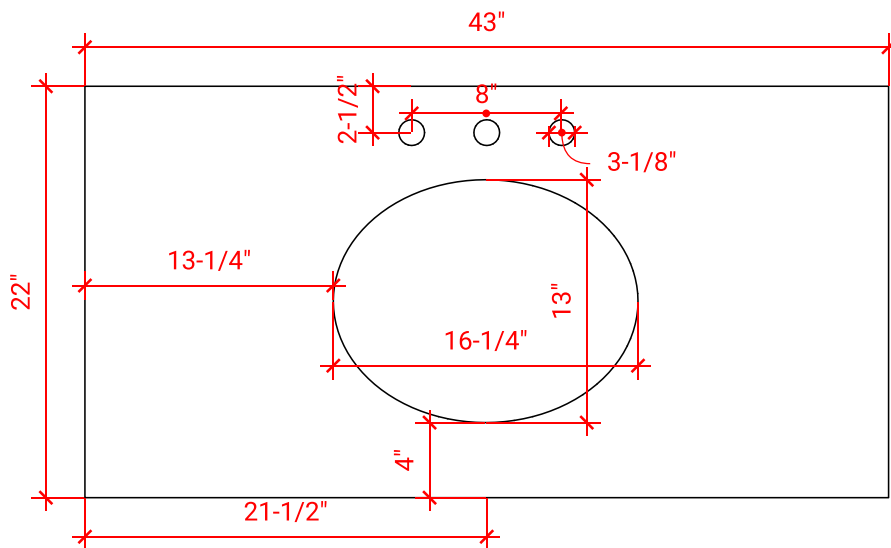

## BASE CABINET DIMENSIONS

42" W x 21.5" D x 33.5" H

## AVAILABLE COLORS

White    Grey

FRONT VIEW

SIDE VIEW

PLAN VIEW

OVERALL DIMENSIONS

43" W x 22" D x 0.75" H

COUNTERTOP OPTIONS

COUNTERTOP PLAN VIEW

EDGE SIDE VIEW

THREE DIMENSIONAL COUNTERTOP VIEW