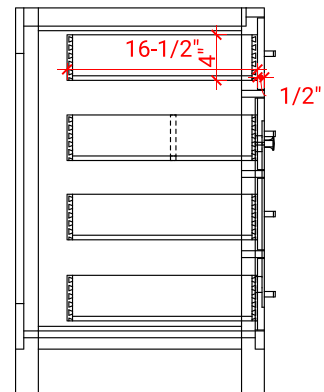

## BASE CABINET DIMENSIONS

42" W x 21.5" D x 33.5" H

## AVAILABLE COLORS

White    Grey

FRONT VIEW

SIDE VIEW

PLAN VIEW

OVERALL DIMENSIONS

43" W x 22" D x 0.75" H

COUNTERTOP OPTIONS

COUNTERTOP PLAN VIEW

EDGE SIDE VIEW

THREE DIMENSIONAL COUNTERTOP VIEW