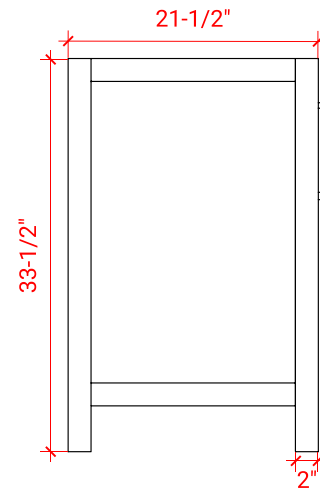

# BRISTOL 42" SINGLE SINK BASE CABINET

## BASE CABINET DIMENSIONS

42" W x 21.5" D x 33.5" H

## AVAILABLE COLORS

White    Grey

FRONT VIEW

SIDE VIEW

PLAN VIEW

OVERALL DIMENSIONS

43" W x 22" D x 0.75" H

COUNTERTOP OPTIONS

COUNTERTOP PLAN VIEW

EDGE SIDE VIEW

THREE DIMENSIONAL COUNTERTOP VIEW