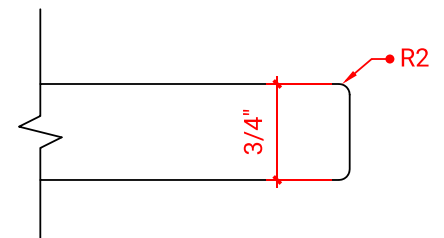

## AVAILABLE COLORS

White    Grey

FRONT VIEW

SIDE VIEW

PLAN VIEW

OVERALL DIMENSIONS

43" W x 22" D x 0.75" H

COUNTERTOP OPTIONS

Carrara Marble  
CW2-043S-OVL-CT

FEATURES

- Solid countertop with mitered edges & seams
- Undermount white oval sink
- Pre-drilled for 8" widespread faucet

INCLUDED

- Countertop
- Matching Backsplash
- Oval Sink

COUNTERTOP PLAN VIEW

EDGE SIDE VIEW

THREE DIMENSIONAL COUNTERTOP VIEW