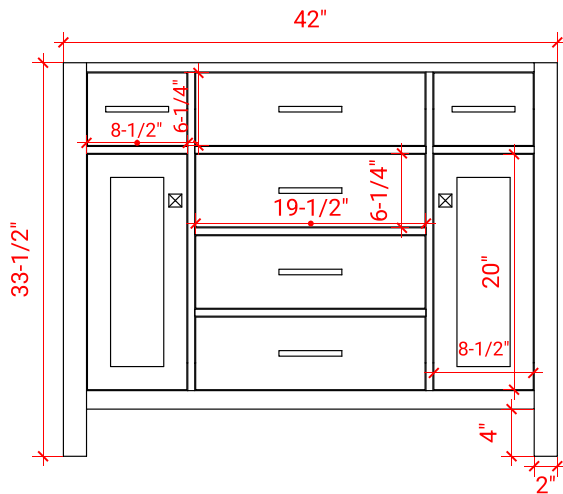

# BRISTOL 42" SINGLE SINK BASE CABINET

## BASE CABINET DIMENSIONS

42" W x 21.5" D x 33.5" H

## AVAILABLE COLORS

White    Grey

FRONT VIEW

SIDE VIEW

PLAN VIEW

OVERALL DIMENSIONS

43" W x 22" D x 0.75" H

COUNTERTOP OPTIONS

COUNTERTOP PLAN VIEW

EDGE SIDE VIEW

THREE DIMENSIONAL COUNTERTOP VIEW