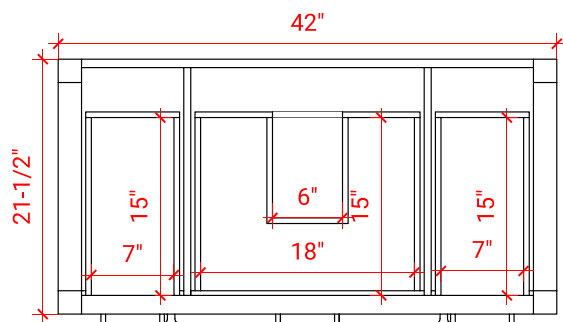

## BASE CABINET DIMENSIONS

42" W x 21.5" D x 33.5" H

## AVAILABLE COLORS

White    Grey

FRONT VIEW

SIDE VIEW

PLAN VIEW

OVERALL DIMENSIONS

43" W x 22" D x 0.75" H

COUNTERTOP OPTIONS

COUNTERTOP PLAN VIEW

EDGE SIDE VIEW

THREE DIMENSIONAL COUNTERTOP VIEW