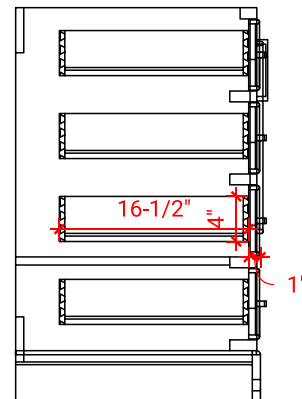

STAFFORD 48" SINGLE SINK BASE CABINET

ARIEL

M048S

BASE CABINET DIMENSIONS

48" W x 21.5" D x 34.5" H

FEATURES

- Solid wood frame & plywood panels
- Dovetail drawers and joints
- Soft closing doors & drawers

HARDWARE FINISHES

Brushed Nickel Satin Brass Matte Black Polished Chrome

AVAILABLE COLORS

White Grey Midnight Blue

FRONT VIEW

SIDE VIEW

PLAN VIEW

49" SINGLE RECTANGLE SINK COUNTERTOP WITH 0.75 IN. THICKNESS

ARIEL

OVERALL DIMENSIONS

49" W x 22" D x 0.75" H

COUNTERTOP OPTIONS

Carrara Marble
CW2-049S-REC-CT

FEATURES

- Solid countertop with mitered edges & seams
- Undermount white rectangular sink
- Pre-drilled for 8" widespread faucet

INCLUDED

- Countertop
- Matching Backsplash
- Rectangle Sink

COUNTERTOP PLAN VIEW

EDGE SIDE VIEW

THREE DIMENSIONAL COUNTERTOP VIEW