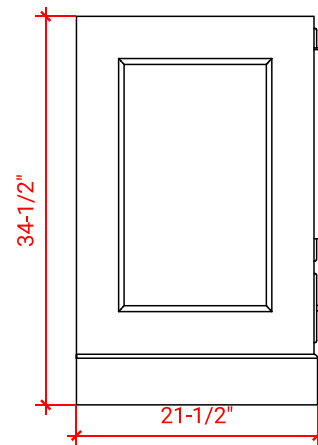

STAFFORD 48" SINGLE SINK BASE CABINET

ARIEL

M048S

BASE CABINET DIMENSIONS

48" W x 21.5" D x 34.5" H

FEATURES

- Solid wood frame & plywood panels
- Dovetail drawers and joints
- Soft closing doors & drawers

HARDWARE FINISHES

Brushed Nickel Satin Brass Matte Black Polished Chrome

AVAILABLE COLORS

White Grey Midnight Blue

FRONT VIEW

SIDE VIEW

PLAN VIEW

49" SINGLE RECTANGLE SINK COUNTERTOP WITH 0.75 IN. THICKNESS

ARIEL

OVERALL DIMENSIONS

49" W x 22" D x 0.75" H

COUNTERTOP OPTIONS

Carrara Marble
CW2-049S-REC-CT

FEATURES

- Solid countertop with mitered edges & seams
- Undermount white rectangular sink
- Pre-drilled for 8" widespread faucet

INCLUDED

- Countertop
- Matching Backsplash
- Rectangle Sink

COUNTERTOP PLAN VIEW

EDGE SIDE VIEW

THREE DIMENSIONAL COUNTERTOP VIEW