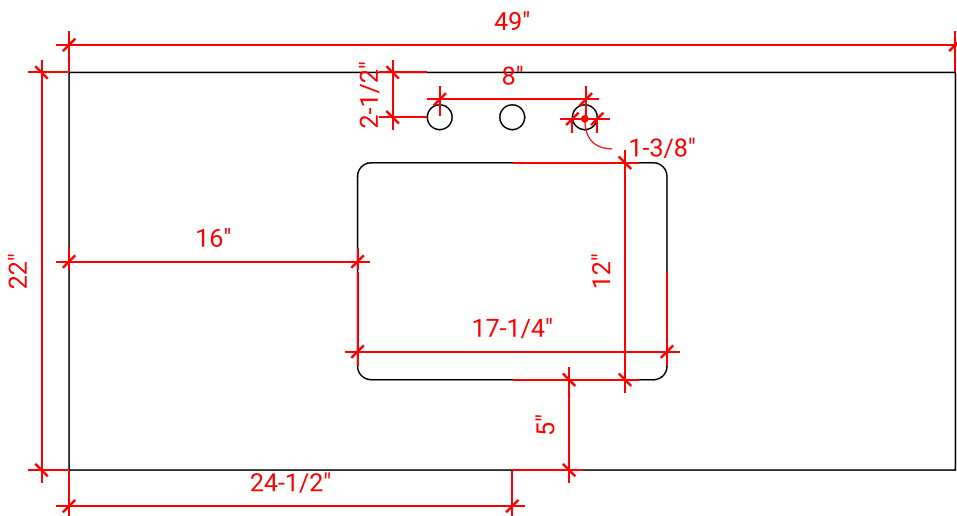

STAFFORD 48" SINGLE SINK BASE CABINET

ARIEL

M048S

BASE CABINET DIMENSIONS

48" W x 21.5" D x 34.5" H

FEATURES

- Solid wood frame & plywood panels
- Dovetail drawers and joints
- Soft closing doors & drawers

HARDWARE FINISHES

Brushed Nickel Satin Brass Matte Black Polished Chrome

AVAILABLE COLORS

White Grey Midnight Blue

FRONT VIEW

SIDE VIEW

PLAN VIEW

49" SINGLE RECTANGLE SINK COUNTERTOP WITH 0.75 IN. THICKNESS

ARIEL

OVERALL DIMENSIONS

49" W x 22" D x 0.75" H

COUNTERTOP OPTIONS

Carrara Marble
CW2-049S-REC-CT

FEATURES

- Solid countertop with mitered edges & seams
- Undermount white rectangular sink
- Pre-drilled for 8" widespread faucet

INCLUDED

- Countertop
- Matching Backsplash
- Rectangle Sink

COUNTERTOP PLAN VIEW

EDGE SIDE VIEW

THREE DIMENSIONAL COUNTERTOP VIEW