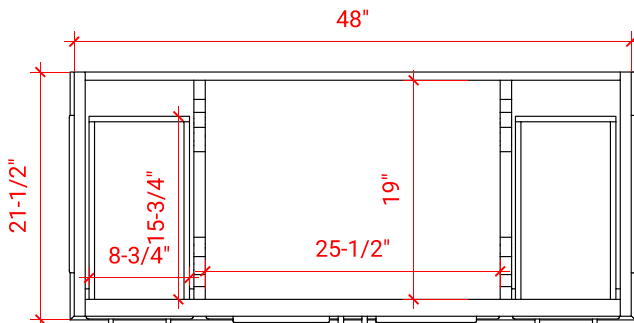

STAFFORD 48" SINGLE SINK BASE CABINET

ARIEL

M048S

BASE CABINET DIMENSIONS

48" W x 21.5" D x 34.5" H

FEATURES

- Solid wood frame & plywood panels
- Dovetail drawers and joints
- Soft closing doors & drawers

HARDWARE FINISHES

Brushed Nickel Satin Brass Matte Black Polished Chrome

AVAILABLE COLORS

White Grey Midnight Blue

FRONT VIEW

SIDE VIEW

PLAN VIEW

49" SINGLE RECTANGLE SINK COUNTERTOP WITH 0.75 IN. THICKNESS

ARIEL

OVERALL DIMENSIONS

49" W x 22" D x 0.75" H

COUNTERTOP OPTIONS

Carrara Marble
CW2-049S-REC-CT

FEATURES

- Solid countertop with mitered edges & seams
- Undermount white rectangular sink
- Pre-drilled for 8" widespread faucet

INCLUDED

- Countertop
- Matching Backsplash
- Rectangle Sink

COUNTERTOP PLAN VIEW

EDGE SIDE VIEW

THREE DIMENSIONAL COUNTERTOP VIEW