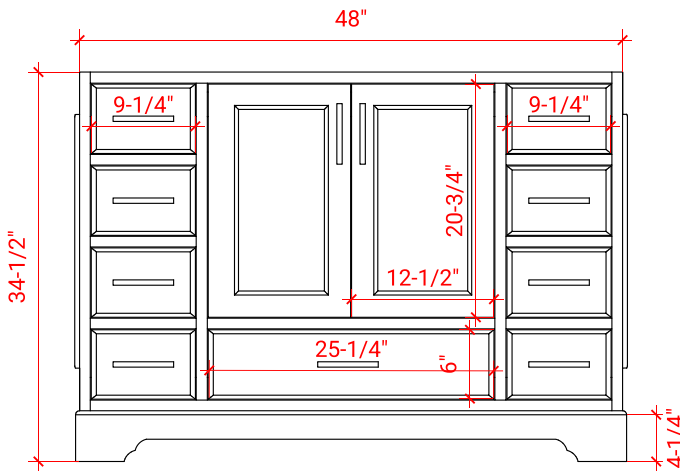

STAFFORD 48" SINGLE SINK BASE CABINET

ARIEL

M048S

BASE CABINET DIMENSIONS

48" W x 21.5" D x 34.5" H

FEATURES

- Solid wood frame & plywood panels
- Dovetail drawers and joints
- Soft closing doors & drawers

HARDWARE FINISHES

Brushed Nickel Satin Brass Matte Black Polished Chrome

AVAILABLE COLORS

White Grey Midnight Blue

FRONT VIEW

SIDE VIEW

PLAN VIEW

49" SINGLE RECTANGLE SINK COUNTERTOP WITH 0.75 IN. THICKNESS

ARIEL

OVERALL DIMENSIONS

49" W x 22" D x 0.75" H

COUNTERTOP OPTIONS

Carrara Marble
CW2-049S-REC-CT

FEATURES

- Solid countertop with mitered edges & seams
- Undermount white rectangular sink
- Pre-drilled for 8" widespread faucet

INCLUDED

- Countertop
- Matching Backsplash
- Rectangle Sink

COUNTERTOP PLAN VIEW

EDGE SIDE VIEW

THREE DIMENSIONAL COUNTERTOP VIEW