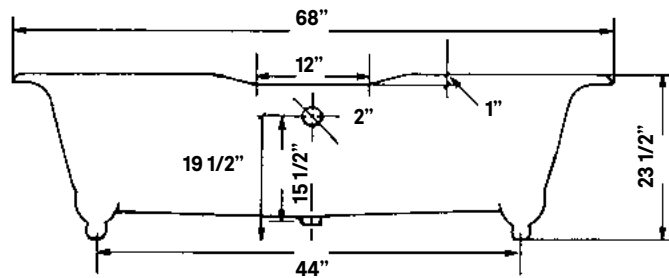

Regal Cast Iron Bath

#2111 | 68" L x 31" W x 24" H
305 lbs, 50 gallons

Cheviot Products' cast iron bathtubs are hand-made in Europe with the finest materials. Fired with a thick coating of AA grade titanium-based enamel for unparalleled hardness and non-porosity, the extremely durable surface is easy to clean and resistant to stains, bacteria and other microbes. Cast iron also keeps your bath warm for the longest possible time.

Note
Rough-in dimensions may vary +/- 1/2" and are subject to change. No responsibility is assumed by Cheviot Products Inc. One Year Limited Warranty against manufacturer's defects.

*8" C.C. waste/overflow to drain
Top center of overflow to floor 19 1/2"