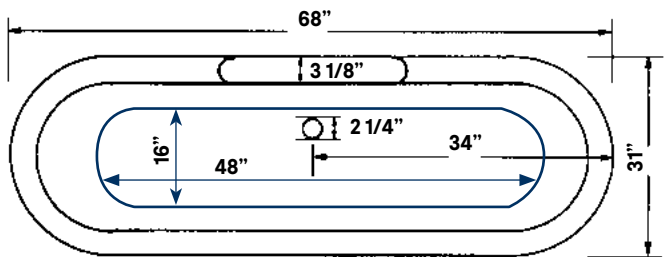

Regal Cast Iron Bath

#2111 | 68" L x 31" W x 24" H
305 lbs, 50 gallons

Cheviot Products' cast iron bathtubs are hand-made in Europe with the finest materials. Fired with a thick coating of AA grade titanium-based enamel for unparalleled hardness and non-porosity, the extremely durable surface is easy to clean and resistant to stains, bacteria and other microbes. Cast iron also keeps your bath warm for the longest possible time.

Note
Rough-in dimensions may vary +/- 1/2" and are subject to change. No responsibility is assumed by Cheviot Products Inc. One Year Limited Warranty against manufacturer's defects.

*8" C.C. waste/overflow to drain
Top center of overflow to floor 19 1/2"