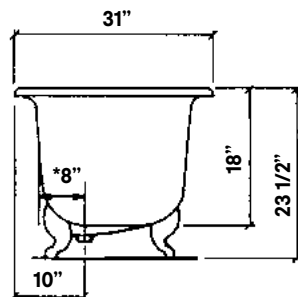

Regal Cast Iron Bath

#2111 | 68" L x 31" W x 24" H
305 lbs, 50 gallons

Cheviot Products' cast iron bathtubs are hand-made in Europe with the finest materials. Fired with a thick coating of AA grade titanium-based enamel for unparalleled hardness and non-porosity, the extremely durable surface is easy to clean and resistant to stains, bacteria and other microbes. Cast iron also keeps your bath warm for the longest possible time.

Note
Rough-in dimensions may vary +/- 1/2" and are subject to change. No responsibility is assumed by Cheviot Products Inc. One Year Limited Warranty against manufacturer's defects.

*8" C.C. waste/overflow to drain
Top center of overflow to floor 19 1/2"