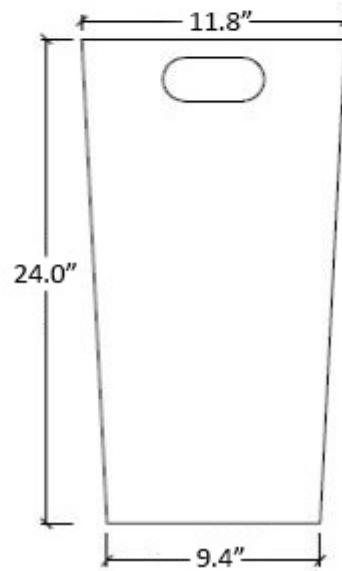

Product Specs Sheets

Collection
Ecopelle

Model |
Ecopelle 2463

Dimensions Metric

1 inch = 2.54 cm

1 inch = 25.4 mm

WS[®]
BATH
COLLECTIONS

1051 Lea Drive - Collegeville, PA 19426
Tel. 215 513 9400 - Fax 610 831 0215