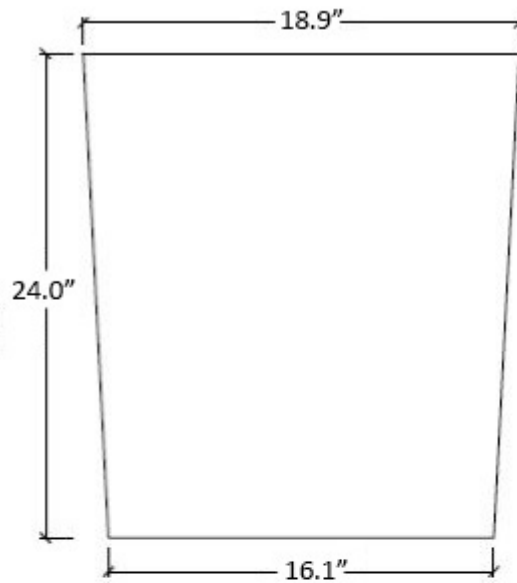

Product Specs Sheets

Collection
Ecopelle

Model |
Ecopelle 2463

Dimensions Metric

1 inch = 2.54 cm

1 inch = 25.4 mm

WS[®]
BATH
COLLECTIONS

1051 Lea Drive - Collegeville, PA 19426
Tel. 215 513 9400 - Fax 610 831 0215