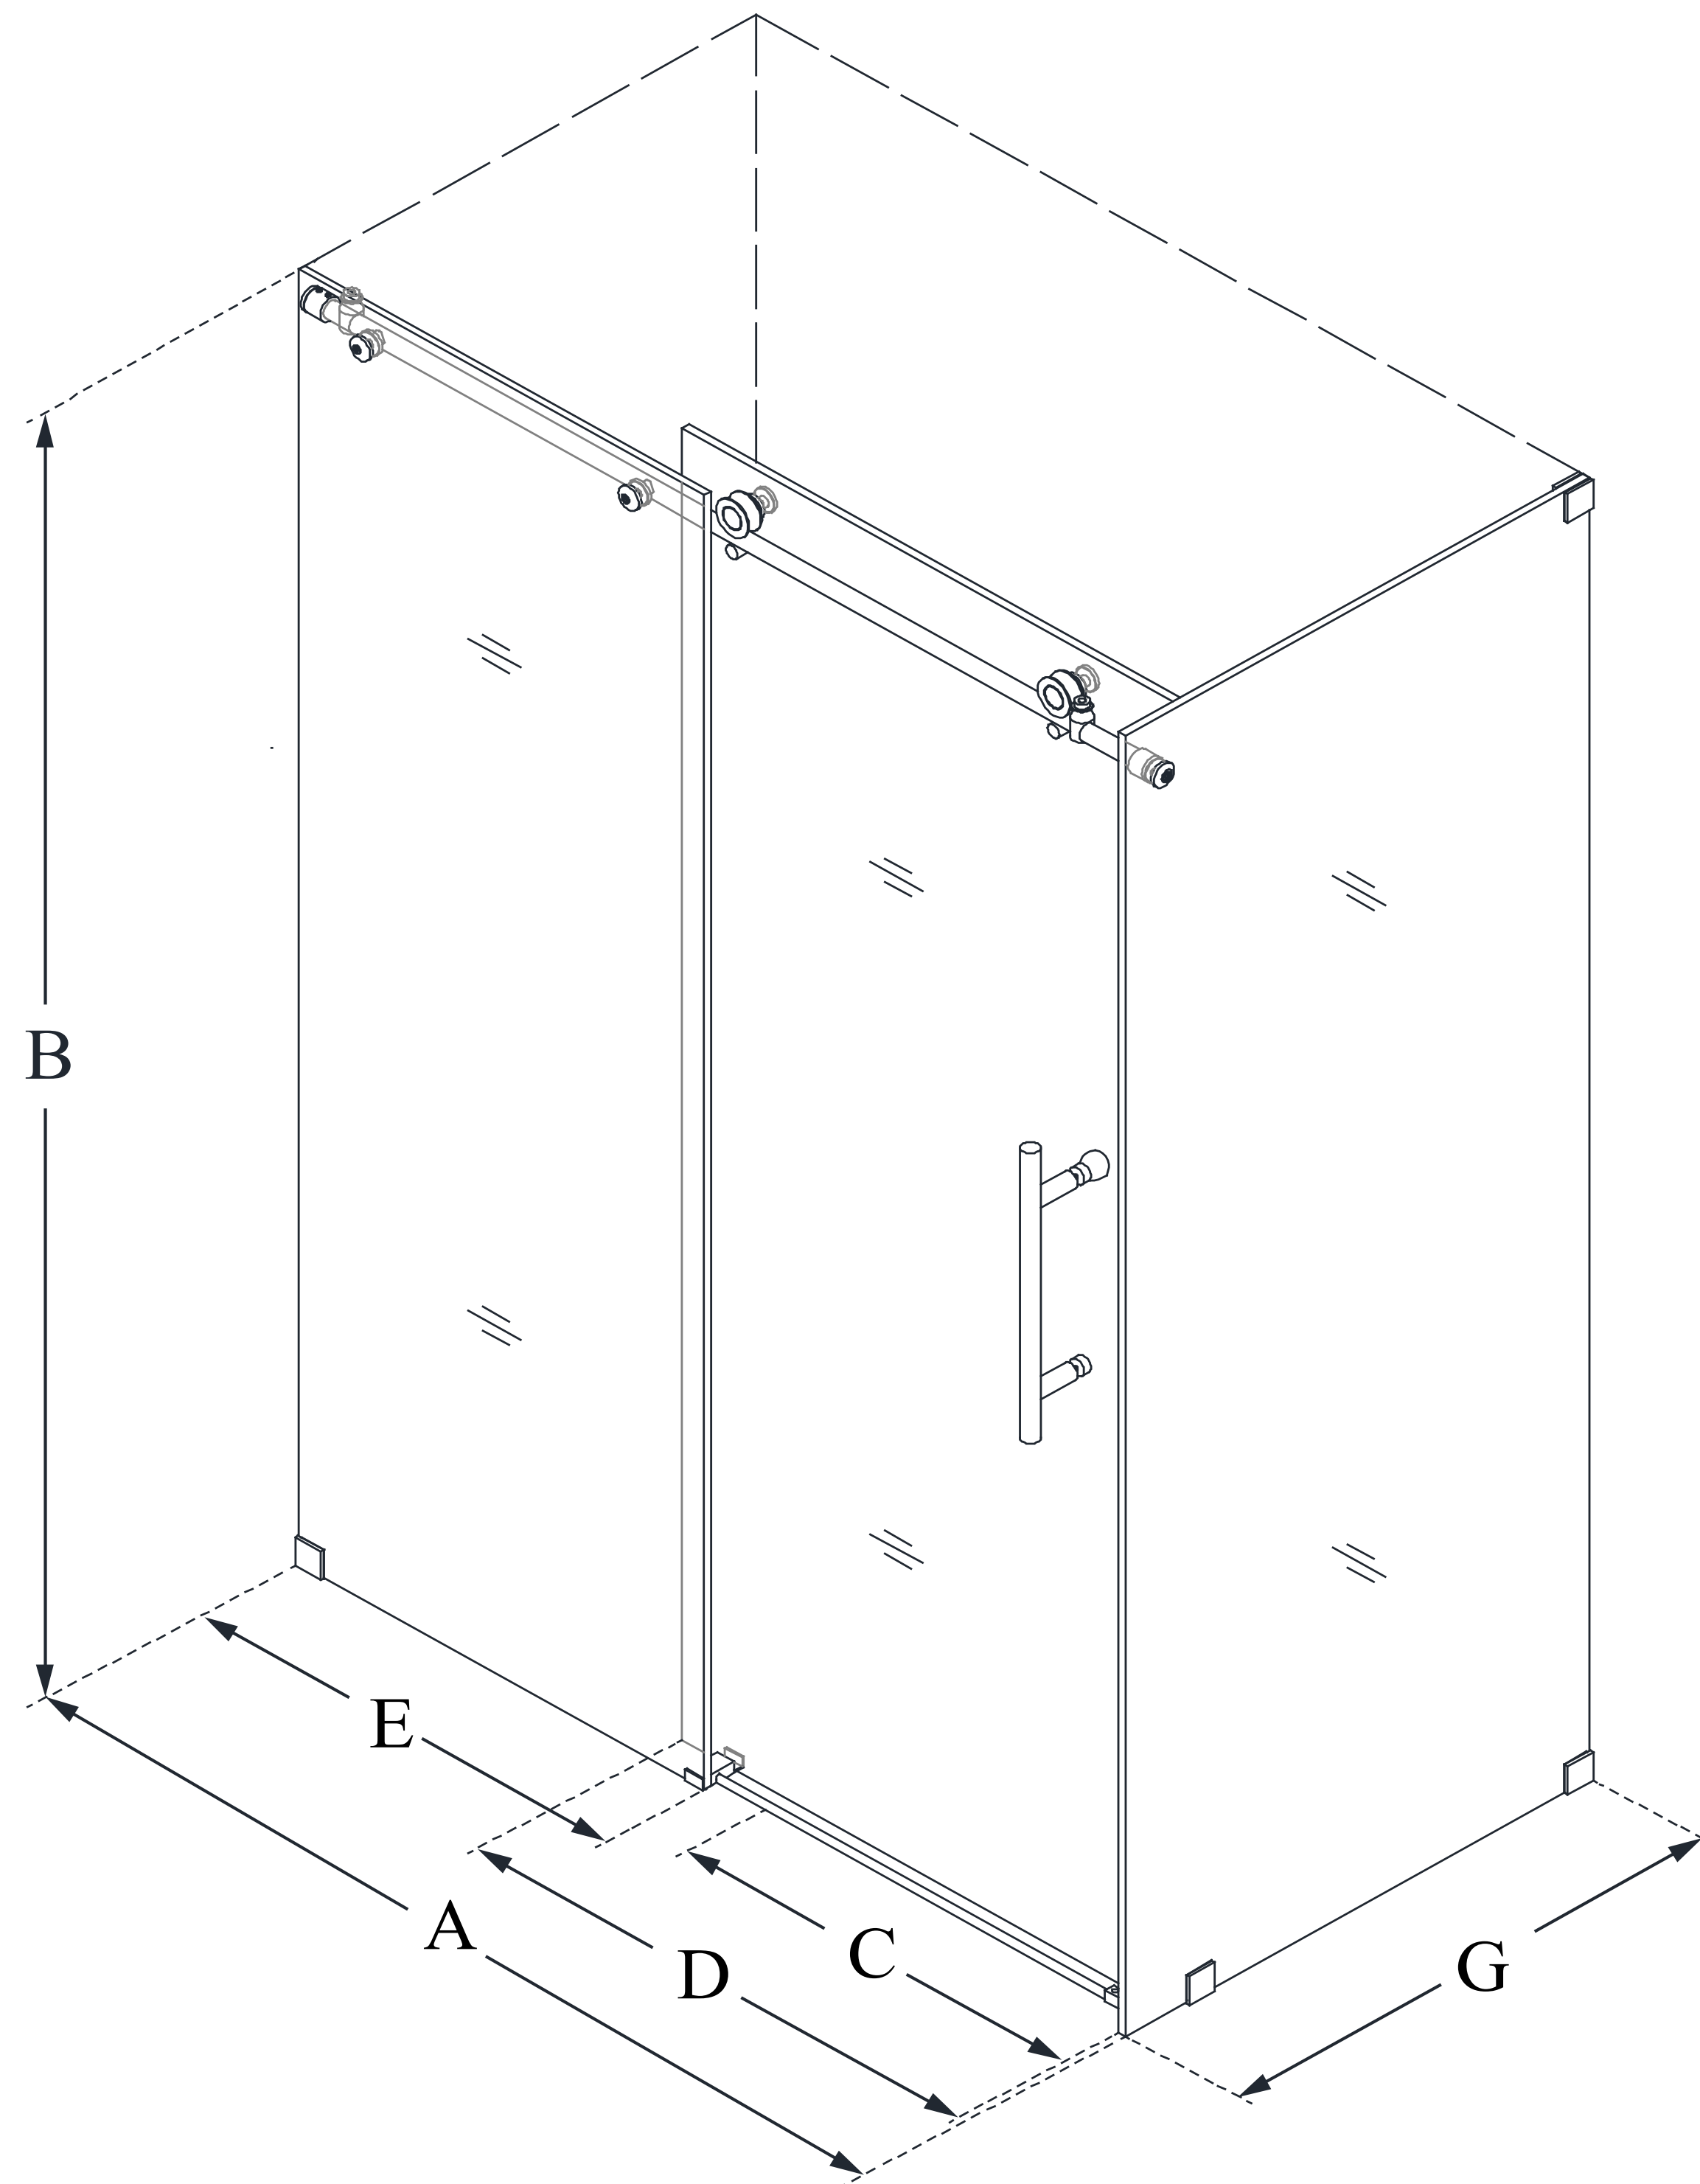

**SHEN-6132601
ENIGMA-X**

**CONFIGURATION
DIMENSIONS:**

A: MODEL WIDTH
56 3/8 - 60 3/8 in.

B: MODEL HEIGHT
76 in.

C: ACCESS WIDTH
22 - 26 in.

C2: ACCESS HEIGHT
72 1/8 in.

D: DOOR WIDTH
32 in.

E: INLINE PANEL WIDTH
29 3/16 in.

G: RETURN PANEL WIDTH
32 1/2 in.

CUSTOMIZATION
Yes

MATCHING SHOWER BASE
N/A

BASE OPTIONS

BASE DRAIN LOCATION

MINIMUM THRESHOLD REQUIRED
2 3/4 in.

DRILLING REQUIRED?
Yes

STUDS REQUIRED?
Yes