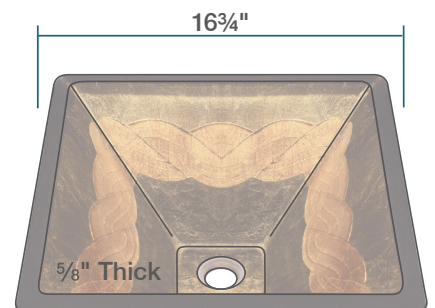

- Vessel Installation
- 18" Minimum Cabinet Size
- 5/8" Thick
- Tempered Glass
- Limited Lifetime Warranty

ACCESSORIES

TEMPERED GLASS

Our line of glass sinks will add elegant beauty to your bathroom. They are manufactured using fully tempered glass, which is stronger and can withstand higher temperatures than normal glass. The glass is nonporous and will not absorb odor or stains making it a very clean option.

DIMENSIONS

5 3/4"