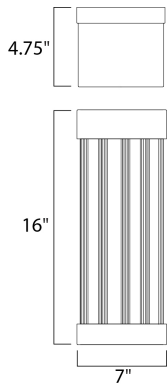

MEASUREMENTS

DIMENSION : 7" W x 16" H x 4.75" Ext
 BACK PLATE : 7" W x 16" H x 8" HCO
 HANGING WEIGHT : 11.66 lb

LAMPING

INPUT VOLTAGE : 120V
 LUMENS : 960 Rated
 BULB : 1 x 12W LED AC Integrated , 12W Total
 BULB INCLUDED : (Integrated)
 DIMMABLE : Yes
 CRI : 90+ CRI
 COLOR_TEMP : 3000K
 LIGHTING_DIRECTION : Down