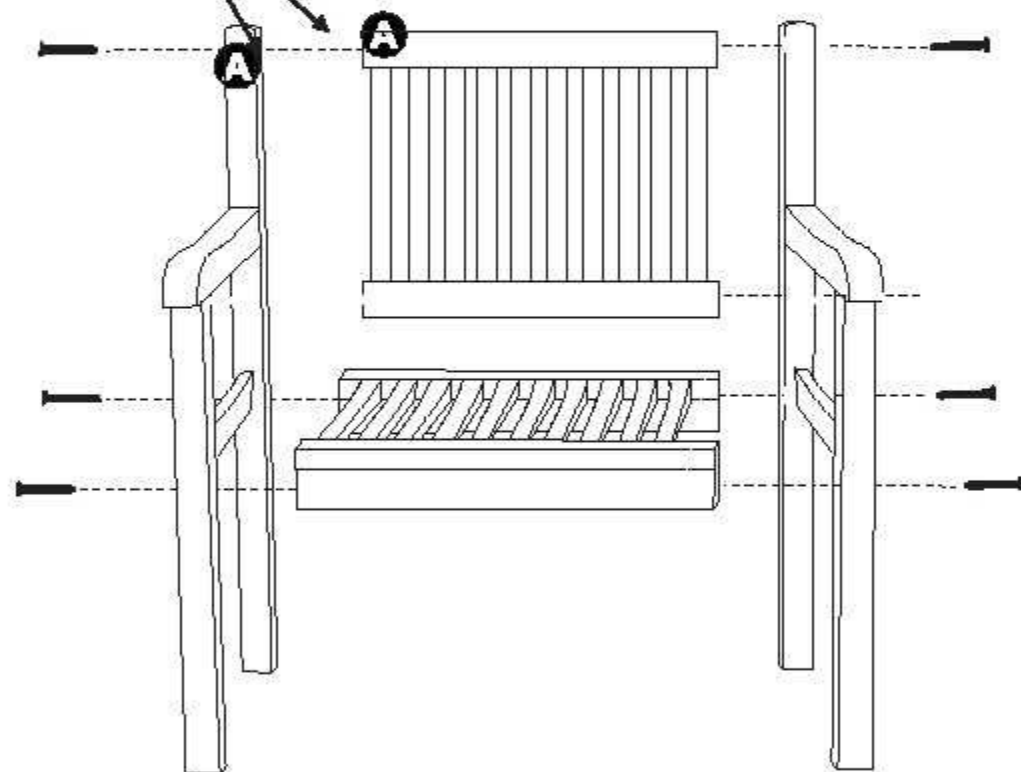

CHIC TEAK

MAKE SURE THE LETTERS
MATCH BEFORE ASSEMBLING
NEED ASSEMBLY ASSISTANCE?
CALL US AT 866-814-8325

Assembly Instruction

INSTRUCTION DE MONTAGE
MONTAGEANLEITUNG
SAMLEVEJLEGNING

**Make sure to use Gorilla Glue (Not Included)
on all wood joints before assembly**

Code

AM166AC

Hardware

F. Bolt (6 Pcs)

Tool

Socket Wrench 4mm Ht

Total Section

4 Section