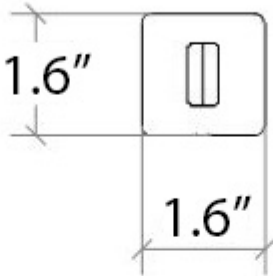

Features

- Towel Rail
- Polished Chrome Finish
- Solid Brass Base
- Made in Italy

Dado 61214

Finishes

<p>Collection Dado</p>	<p>Model Dado 61214</p>	<p>Dimensions Metric <i>1 inch = 2.54 cm</i> <i>1 inch = 25.4 mm</i></p>	 <p>1051 Lea Drive - Collegeville, PA 19426 Tel. 215 513 9400 - Fax 610 831 0215 www.ws bathcollections.com - info@ws bathcollectins.com</p>
-----------------------------------	--------------------------------------	--	---

Product Specs Sheets

Collection
Dado

Model |
Dado 61214

Dimensions Metric
1 inch = 2.54 cm
1 inch = 25.4 mm

WS®
BATH
COLLECTIONS

1051 Lea Drive - Collegeville, PA 19426
Tel. 215 513 9400 - Fax 610 831 0215
www.ws bathcollections.com - info@ws bathcollectins.com