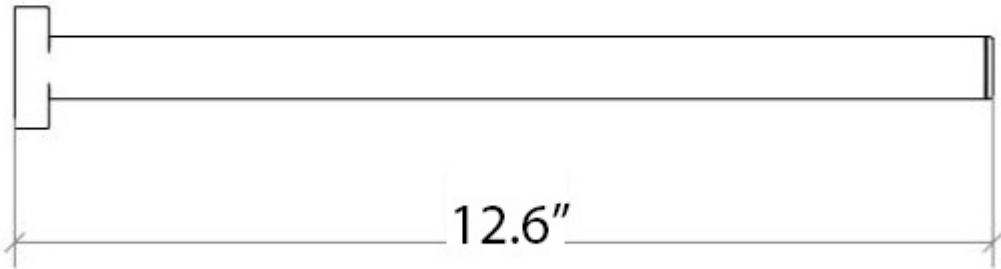

Features

- Towel Rail
- Polished Chrome Finish
- Solid Brass Base
- Made in Italy

Dado 61214

Finishes

<p>Collection Dado</p>	<p>Model Dado 61214</p>	<p>Dimensions Metric <i>1 inch = 2.54 cm</i> <i>1 inch = 25.4 mm</i></p>	 <p>1051 Lea Drive - Collegeville, PA 19426 Tel. 215 513 9400 - Fax 610 831 0215 www.ws bathcollections.com - info@ws bathcollectins.com</p>
-----------------------------------	--------------------------------------	--	---

Product Specs Sheets

Collection
Dado

Model |
Dado 61214

Dimensions Metric
1 inch = 2.54 cm
1 inch = 25.4 mm

WS®
BATH
COLLECTIONS

1051 Lea Drive - Collegeville, PA 19426
Tel. 215 513 9400 - Fax 610 831 0215
www.ws bathcollections.com - info@ws bathcollectins.com