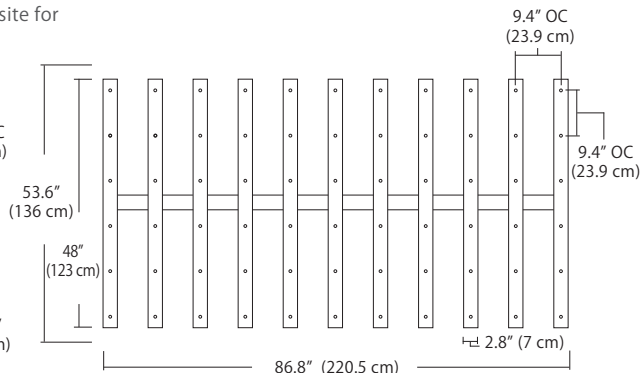

Features

- Includes the frosted light guide diffuser
- Suspends from an 8' adjustable cable
- Damp location rated

Specifications

- Color Rendering Index: 90CRI
- LED Color Temperature: 3000K (standard)
- Fixture Wattage: 7W
- Pendant Wattage: 5W
- Cable Length: 8' (for longer lengths consult factory)
- Delivered Lumens: 368 Lm
- For recommended dimmers, see <http://blackjacklighting.com>

MPC

- BL Matte Black
- PC Pol. Chrome
- WH White
- SG Satin Gold
- BZ Bronze
- SS Satin Silver

9L (9'6"x6" / 18 Port)
MSD-3818-##-9L-##

Solo

Solo 48" Linear Configuration - See [Solo Linear Configuration](#) section of our website for specific information (#)

Solo (L) Configuration

Solo 22" Grid Configuration - See [Solo Grid Configuration](#) section of our website for specific information (#)

MPC

Solo 48" Grid Configuration

- BL Matte Black
- PC Pol. Chrome
- WH White
- SG Satin Gold
- BZ Bronze
- SS Satin Silver