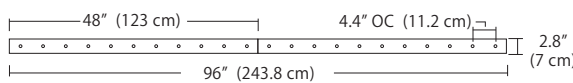

4L (4'x2' / 9 Port)
MSQ-2409-##-4L-##

6L (6'x2' / 25 Port)
MSQ-2425-##-6L-##

Duo

Linear Configurations - See [Duo Linear Configurations](#) section of our website for specification information (#)

6L (6'4"x6" / 10 Port)
MSD-3810-##-6L-##

MPC

- BL Matte Black
- PC Pol. Chrome
- WH White
- SG Satin Gold
- BZ Bronze
- SS Satin Silver

9L (9'6"x6" / 18 Port)
MSD-3818-##-9L-##

Solo

Solo 48" Linear Configuration - See [Solo Linear Configuration](#) section of our website for specific information (#)

Solo (L) Configuration

Solo 22" Grid Configuration - See [Solo Grid Configuration](#) section of our website for specific information (#)

MPC

Solo 48" Grid Configuration

- BL Matte Black
- PC Pol. Chrome
- WH White
- SG Satin Gold
- BZ Bronze
- SS Satin Silver