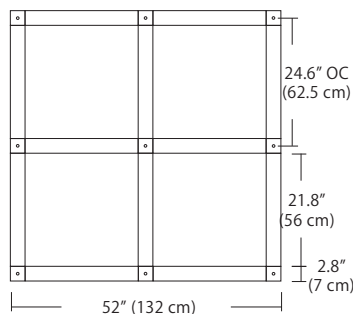

Solo 22" Grid Configuration - See [Solo Grid Configuration](#) section of our website for specific information (#)

MPC