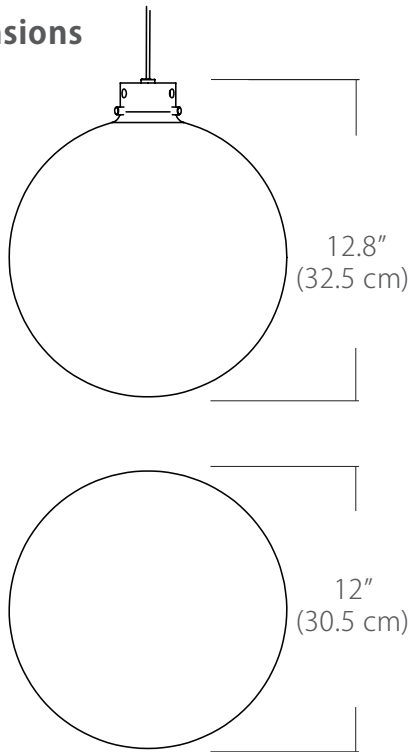

Project: _____ Type: _____ Quantity: _____
 Note: _____ SKU#: SP - SPL - CL - 12 - ____ - ____ - 5W - ____ - ____

Description

Our blown glass sphere pendants appear to be floating in air around a glowing cylinder of light. This light weight and translucent pendant creates an interesting volume to help fill a space.

Features

- Includes the frosted light guide diffuser
- Suspends from an 8' adjustable cable
- Damp location rated

Specifications

- Color Rendering Index: 90CRI
- LED Color Temperature: 3000K (standard)
- Fixture Wattage: 7W
- Pendant Wattage: 5W
- Cable Length: 8' (for longer lengths consult factory)
- Delivered Lumens: 368 Lm
- For recommended dimmers, see <http://blackjacklighting.com>

Dimensions

Diffuser

ORDERING GUIDE

Category	Series	Diffuser	Size	Finish	Color Temp.	Wattage	Mounting	Length
SP	SPL	CL	12		30K	5W		
SP Small Pendant	SPS Small Glass Sphere	CL Clear	08 8" Diameter	Standard BL Black PC Polished Chrome WH White Special Order BZ Bronze SG Satin Gold SS Satin Silver	27K 2700K 30K 3000K 35K 3500K 40K 4000K (30K Standard)	5W 5Watts/368 Lm	SP5 5" Canopy SP2 2.5" Fascia Canopy MPC Multi-Port Connector JTA JackTrack Adapter	96" Standard (Change Length for custom cable length in inches)
Example: SP-SPS-CL-08-BL-30K-5W-SP5-96							(See page 2 for mounting information)	