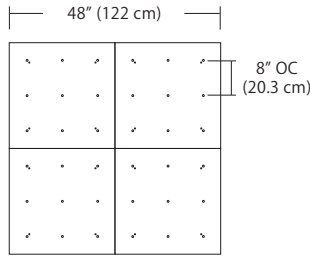

For full specifications and ordering information, see blackjacklighting.com

(# symbol indicates additional specification required)

System	Pendant Mounting	Configuration Examples	Finish Options

Quatro

Square Configurations - See [Quatro Square Configurations](#) section of our website for specification information (#)

4S (4' 2x2' / 9 Port)
MSQ-2409-##-4S-##

6S (6' 3x3 / 25 Port)
MSQ-2425-##-6S-##