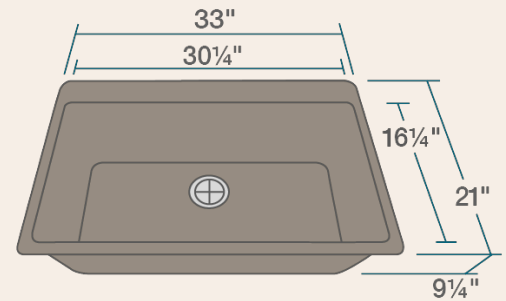

33" x 21" x 9 1/4"  
 Topmount Installation  
 Made with 80% Quartz, 20% Acrylic  
 All-Natural Materials - Eco-Friendly and Recyclable  
 Offset Drain  
 Heat Resistant to 550 Degrees  
 Stain Resistant  
 Scratch Resistant  
 Multiple Colors Available  
 Installation Hardware Included  
 Limited Lifetime Warranty  
 Acrylic Provides Sound Dampening - No Pads Needed