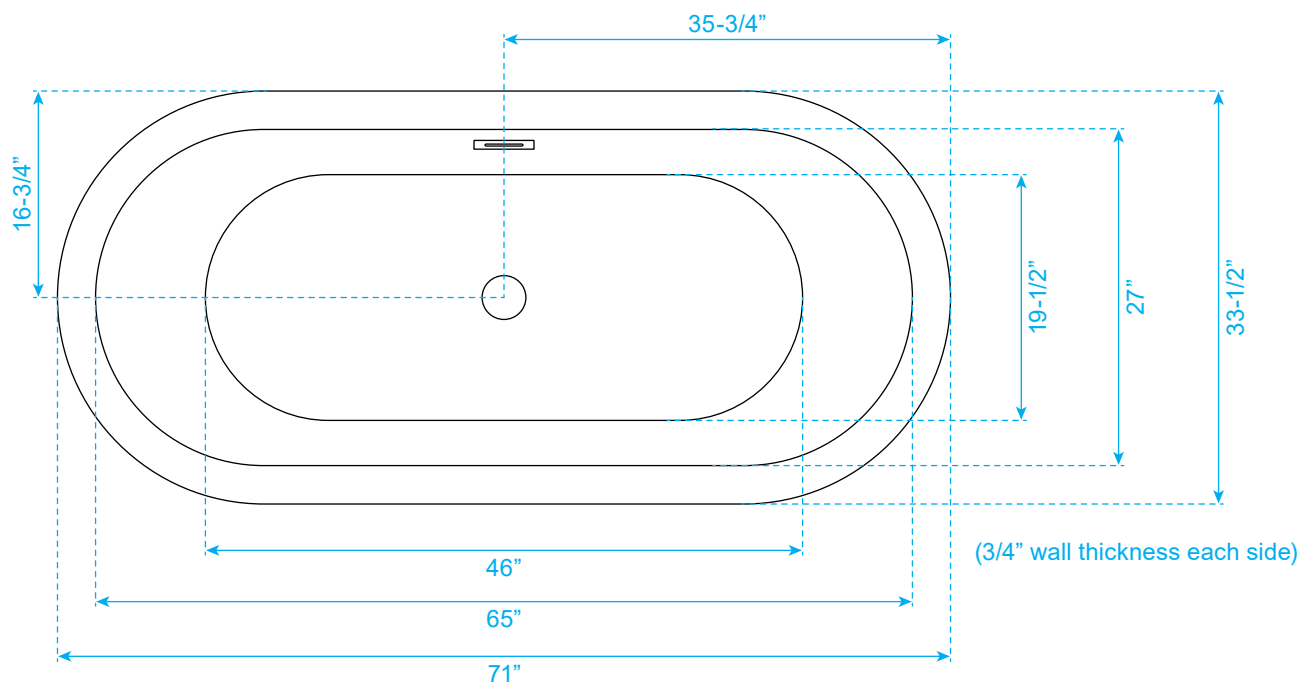

# WYNDHAM COLLECTION

Exterior Size - 71"L x 33-1/2"W x 23-1/4"H  
Interior Size - 65"L x 27"W x 18"H  
Depth at Drain - 18-1/2"  
Drain To Overflow - 13"  
Maximum Fill - 63 Gallons  
Backrest Slope Angle - 29 Degrees  
Other Side Slope Angle - 29 Degrees  
Note - All Measurements are  $\pm 1/2"$

WC-BTE1003-71