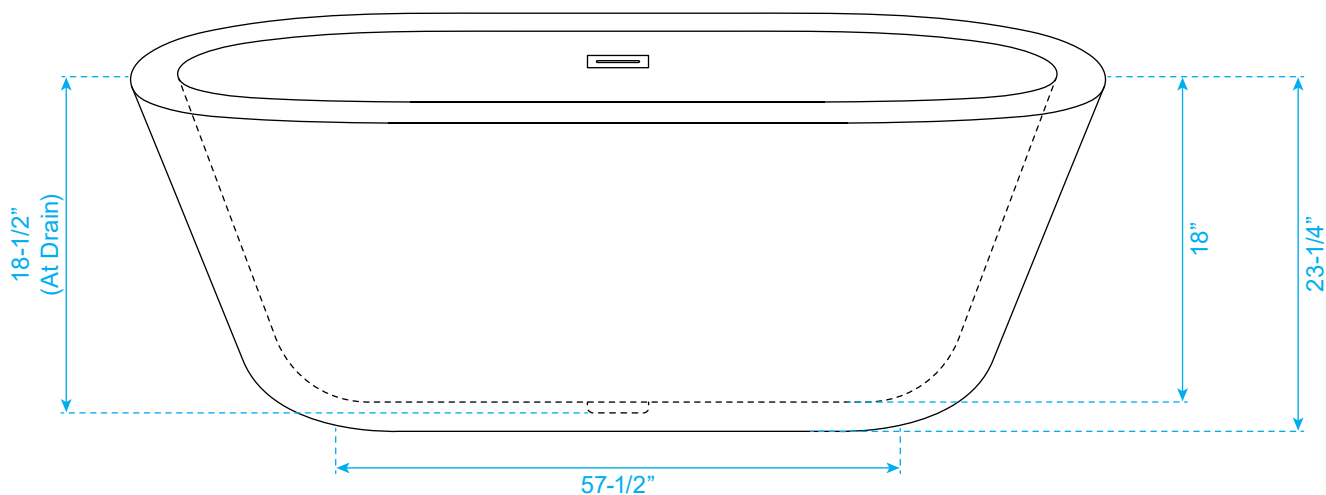

# WYNDHAM COLLECTION

Exterior Size - 71"L x 33-1/2"W x 23-1/4"H  
Interior Size - 65"L x 27"W x 18"H  
Depth at Drain - 18-1/2"  
Drain To Overflow - 13"  
Maximum Fill - 63 Gallons  
Backrest Slope Angle - 29 Degrees  
Other Side Slope Angle - 29 Degrees  
Note - All Measurements are  $\pm 1/2"$

WC-BTE1003-71