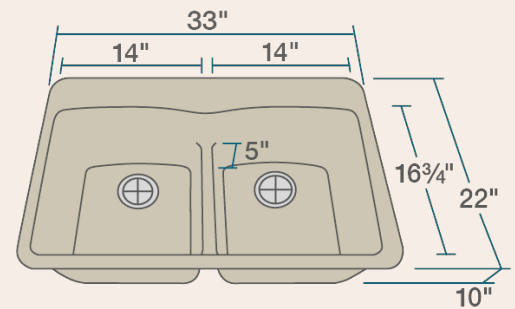

Accessories

*Accessories not included

Available Colors

- 33" x 22" x 10 3/4"
- Topmount Installation
- 33" Minimum Cabinet Size
- Made with 80% Quartz, 20% Acrylic
- All-Natural Materials - Eco-Friendly and Recyclable
- Offset Drain
- Heat Resistant to 550 Degrees
- Stain Resistant
- Scratch Resistant
- Multiple Colors Available
- Installation Hardware Included
- Limited Lifetime Warranty
- Acrylic Provides Sound Dampening - No Pads Needed

Features

Topmount Installation	33" Minimum Cabinet Size	80% Quartz 20% Acrylic	Heat Resistant	Stain Resistant	Scratch Resistant
Multiple Colors Available	Hardware Included	Limited Lifetime Warranty	Two Bowls, Equal		