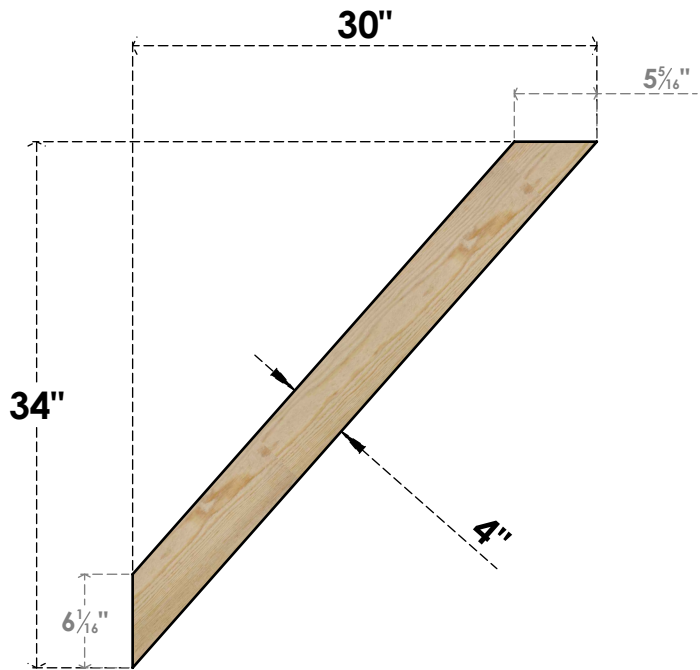

BRC04X30X34TRA00RDF

4"W X 30"D X 34"H TRADITIONAL ROUGH SAWN BRACE, DOUGLAS FIR

SIDE

FRONT

EKENA MILLWORK
 2300 WEST MAIN ST.
 CLARKSVILLE, TX 75426
 TOLL FREE: 866-607-0453
 WWW.EKENAMILLWORK.COM

NOTES

1. INSTALLATION TO BE COMPLETED IN ACCORDANCE WITH MANUFACTURER'S SPECIFICATIONS.
2. DRAWING MAY NOT BE TO SCALE
3. THIS DRAWING IS INTENDED FOR DESIGN AND PLANNING PURPOSES ONLY.
4. ALL INFORMATION CONTAINED HEREIN WAS CURRENT AT THE TIME OF DEVELOPMENT BUT MUST BE REVIEWED AND APPROVED BY THE PRODUCT MANUFACTURER TO BE CONSIDERED ACCURATE.
5. PRODUCTS ARE NOT KILN DRIED. THIS ITEM IS UNIQUE AND WILL CONTAIN THE NATURAL VARIATIONS THAT THE WOOD SPECIES OFFERS. THIS MAY RESULT IN VARIATIONS UP TO 1/4"