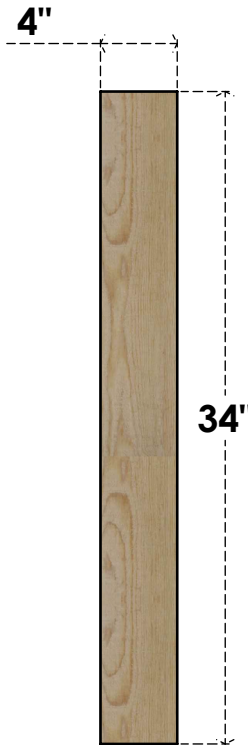

BRC04X30X34TRA00RDF

4"W X 30"D X 34"H TRADITIONAL ROUGH SAWN BRACE, DOUGLAS FIR

SIDE

FRONT

EKENA MILLWORK
 2300 WEST MAIN ST.
 CLARKSVILLE, TX 75426
 TOLL FREE: 866-607-0453
 WWW.EKENAMILLWORK.COM

NOTES

1. INSTALLATION TO BE COMPLETED IN ACCORDANCE WITH MANUFACTURER'S SPECIFICATIONS.
2. DRAWING MAY NOT BE TO SCALE
3. THIS DRAWING IS INTENDED FOR DESIGN AND PLANNING PURPOSES ONLY.
4. ALL INFORMATION CONTAINED HEREIN WAS CURRENT AT THE TIME OF DEVELOPMENT BUT MUST BE REVIEWED AND APPROVED BY THE PRODUCT MANUFACTURER TO BE CONSIDERED ACCURATE.
5. PRODUCTS ARE NOT KILN DRIED. THIS ITEM IS UNIQUE AND WILL CONTAIN THE NATURAL VARIATIONS THAT THE WOOD SPECIES OFFERS. THIS MAY RESULT IN VARIATIONS UP TO 1/4"