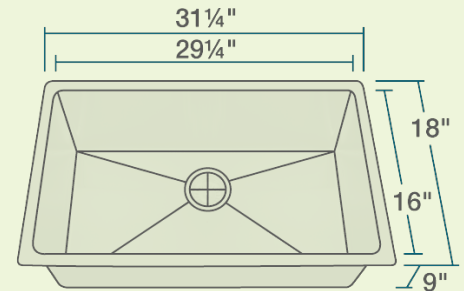

3120S-14-SLG Undermount 3/4" Radius Sink with Gray SinkLink

Stainless Steel

Stainless Steel is the most popular choice for today's kitchens due to its clean look and durability. The beautiful brushed satin finish helps to hide small scratches that may occur over the lifetime of the sink. Our Stainless Steel sinks are made from high quality 14, 16, 18 or 20 gauge steel. Most models are made of one piece construction that ensures the sturdiest kitchen sink you will find. Our sinks are made from 300-series stainless steel and are guaranteed not to rust or stain. Each sink is fully insulated and has a sound dampening pad. Our stainless steel sinks are backed by a limited lifetime warranty. This sink can be mounted under a laminate countertop with the included SinkLink installation piece, creating a sleek look. Offered in white, black or gray, the SinkLink is constructed from thick durable plastic and acts as a secure barrier that keeps the foundation of the laminate countertop dry.

- 31 1/4" x 18" x 9"
- 33" Minimum Cabinet Size
- 14-, 16- or 18-Gauge Steel Available
- Certified High-Quality 304 Stainless Steel
- Brushed Satin Finish
- Offset Drain
- Thick Sound Dampener Rubber Pad
- Fully Insulated
- Cardboard Cutout Template Included
- Installation Hardware Included
- Lifetime Warranty
- SinkLink installation piece included

Accessories

*Accessories not included

16g UPC: 819084019026
18g UPC: 841412128421

Features

Undermount Installation 	33" Minimum Cabinet Size 	18, 16 or 14 Gauge Available 14G 16G 18G	Cold Rolled Stainless Steel 	Brushed Satin Finish 	Offset Drain 3 1/2"
Sound Dampening 	Fully Insulated 	Cutout Template 	Hardware Included 	Limited Lifetime Warranty 	