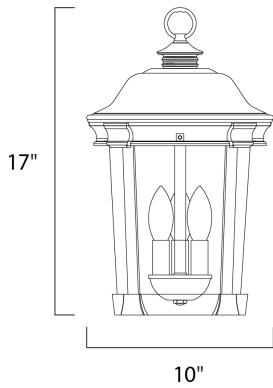

PRODUCT DESCRIPTION

Dover Cast is a traditional, Mediterranean style collection from Maxim Lighting International in Bronze finish with Seedy glass.

MEASUREMENTS

DIMENSION : 10" L x 10" W x 17" H
 HANGING WEIGHT : 5.02 lb

LAMPING

INPUT VOLTAGE : 120V
 BULB : 3 x 40W Incandescent E12 Candelabra , 120W Total
 BULB INCLUDED : (Not Included)
 DIMMABLE : Yes

FINISHES OPTION

 Bronze

GLASS

Seedy CD

MATERIAL

Die Cast Aluminum