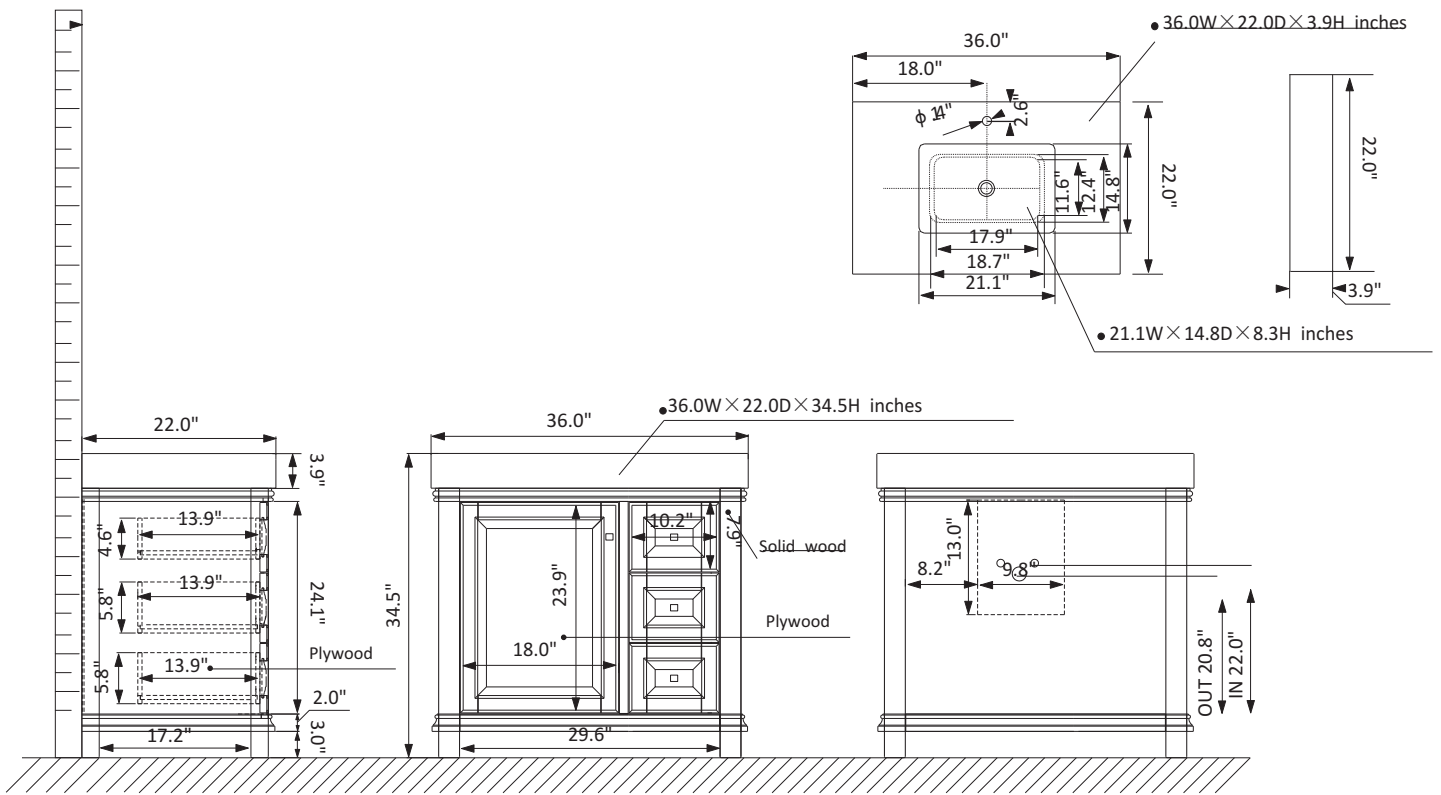

# Altair Jardin Vanity Collection 539036-JB-CA-NM

## Features

Construction: Solid wood / plywood

Finish: White or Jewelry Blue Finish

Countertop: Natural Carrara white marble

Sink: Rectangular, undermount ceramic basin with overflow included

Faucet: Countertop pre-drilled for single faucet hole