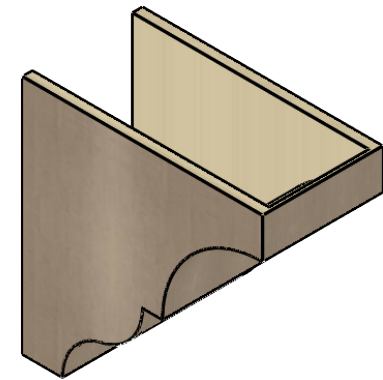

ITEM NUMBER: CORU12X24X24ASHRCPR

12"W X 24"D X 24"H SERIES 1 CLASSIC ASHEBORO ROUGH CEDAR
TIMBERTHANE FAUX WOOD CORBEL, PRIMED

SIDE PROFILE

FRONT PROFILE

ISOMETRIC

EKENA MILLWORK
2300 WEST MAIN ST.
CLARKSVILLE, TX 75426
TOLL FREE: 866-607-0453
WWW.EKENAMILLWORK.COM

NOTES

1. INSTALLATION TO BE COMPLETED IN ACCORDANCE WITH MANUFACTURER'S SPECIFICATIONS.
2. DRAWING MAY NOT BE TO SCALE
3. THIS DRAWING IS INTENDED FOR DESIGN AND PLANNING PURPOSES ONLY.
4. ALL INFORMATION CONTAINED HEREIN WAS CURRENT AT THE TIME OF DEVELOPMENT BUT MUST BE REVIEWED AND APPROVED BY THE PRODUCT MANUFACTURER TO BE CONSIDERED ACCURATE.
5. TIMBERTHANE ARCHITECTURAL PRODUCTS ARE MADE FROM HIGH DENSITY URETHANE AND COME FACTORY PRIMED