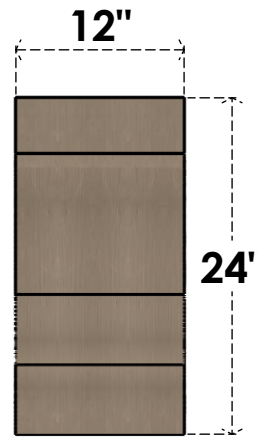

ITEM NUMBER: CORU12X24X24ASHRCPR

12"W X 24"D X 24"H SERIES 1 CLASSIC ASHEBORO ROUGH CEDAR
TIMBERTHANE FAUX WOOD CORBEL, PRIMED

SIDE PROFILE

FRONT PROFILE

ISOMETRIC

EKENA MILLWORK
2300 WEST MAIN ST.
CLARKSVILLE, TX 75426
TOLL FREE: 866-607-0453
WWW.EKENAMILLWORK.COM

NOTES

1. INSTALLATION TO BE COMPLETED IN ACCORDANCE WITH MANUFACTURER'S SPECIFICATIONS.
2. DRAWING MAY NOT BE TO SCALE
3. THIS DRAWING IS INTENDED FOR DESIGN AND PLANNING PURPOSES ONLY.
4. ALL INFORMATION CONTAINED HEREIN WAS CURRENT AT THE TIME OF DEVELOPMENT BUT MUST BE REVIEWED AND APPROVED BY THE PRODUCT MANUFACTURER TO BE CONSIDERED ACCURATE.
5. TIMBERTHANE ARCHITECTURAL PRODUCTS ARE MADE FROM HIGH DENSITY URETHANE AND COME FACTORY PRIMED