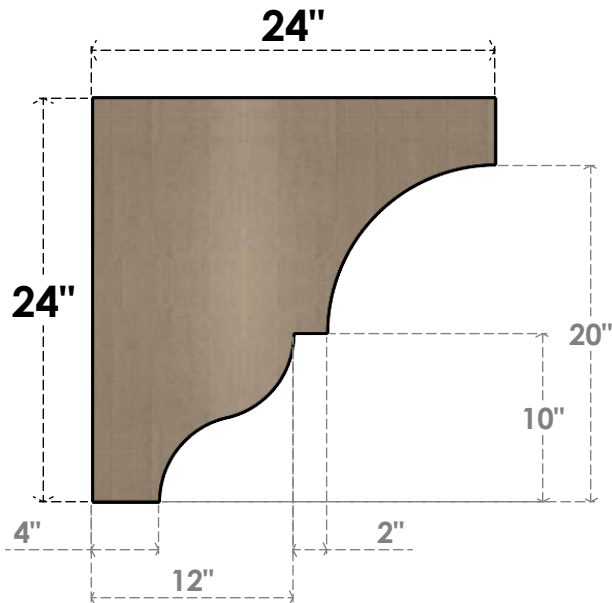

ITEM NUMBER: CORU12X24X24ASHRCPR

12"W X 24"D X 24"H SERIES 1 CLASSIC ASHEBORO ROUGH CEDAR
TIMBERTHANE FAUX WOOD CORBEL, PRIMED

SIDE PROFILE

FRONT PROFILE

ISOMETRIC

EKENA MILLWORK
2300 WEST MAIN ST.
CLARKSVILLE, TX 75426
TOLL FREE: 866-607-0453
WWW.EKENAMILLWORK.COM

NOTES

1. INSTALLATION TO BE COMPLETED IN ACCORDANCE WITH MANUFACTURER'S SPECIFICATIONS.
2. DRAWING MAY NOT BE TO SCALE
3. THIS DRAWING IS INTENDED FOR DESIGN AND PLANNING PURPOSES ONLY.
4. ALL INFORMATION CONTAINED HEREIN WAS CURRENT AT THE TIME OF DEVELOPMENT BUT MUST BE REVIEWED AND APPROVED BY THE PRODUCT MANUFACTURER TO BE CONSIDERED ACCURATE.
5. TIMBERTHANE ARCHITECTURAL PRODUCTS ARE MADE FROM HIGH DENSITY URETHANE AND COME FACTORY PRIMED