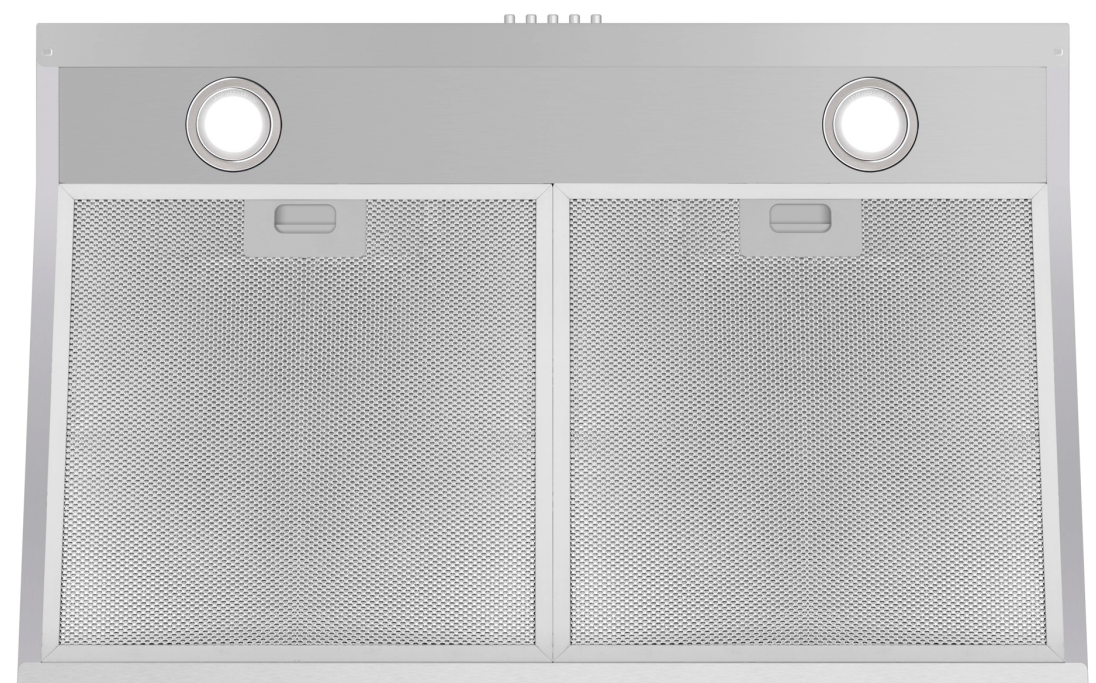

See Page 2 for dimensions

For more information, please visit: www.cosmoappliances.com