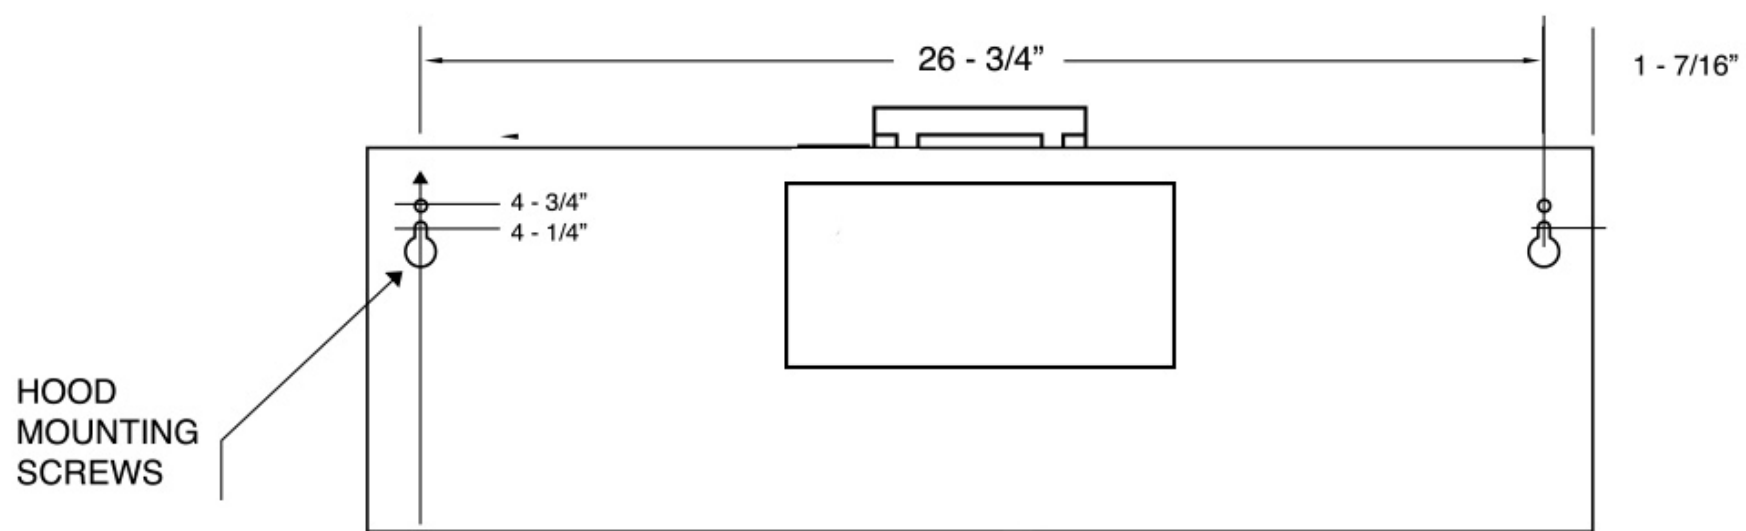

3 Fan Speeds

Push Button Controls

LED Lighting

See Page 2 for dimensions

For more information, please visit: [www.cosmoappliances.com](http://www.cosmoappliances.com)

# DIMENSIONS

## COS-5U30 Range Hood

**FRONT**

**REAR**

**TOP**

Dimensions (WxDxH): 29.5" x 18.9" x 5.4"