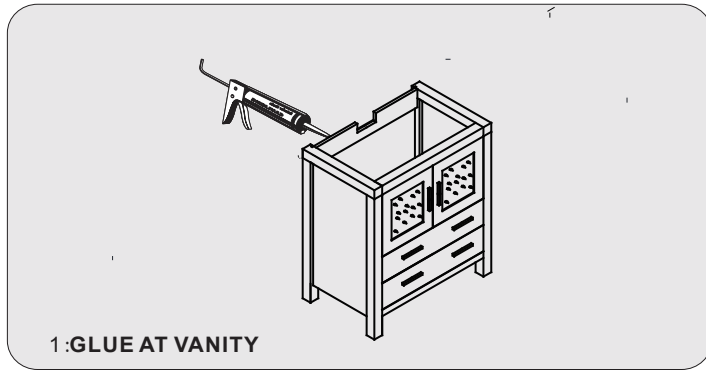

SIZE:700x460x880mm

PROHIBIT COPY

REQUIRED TOOLS

DRAWER SLIDER ATTACHMENT AND DETACHMENT

mount

dismount

INSTALLATION AND ADJUSTMENT OF HINGES

adjust the height

adjust for left and right

adjust for forward and backward

SKU:28"

SIZE:700x460x880mm

PROHIBIT COPY

INSTALLATION PROCESS

SKU:28"

SIZE: 700x460x880mm