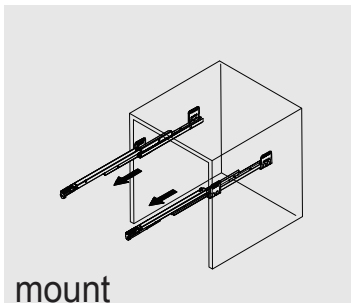

SKU:28"

SIZE: 700x460x880mm

PROHIBIT COPY

- Prior to installation please check received items against the Packing List . please report any missing items to your local dealer immediately.
- Protect all surfaces from sharp objects, high heat sources, direct prolonged sunlight and chemical hazards.
- Professional installation recommended.

PACKING LIST

Main cabinet/1

Mirror/2

top/3

POP UP+Drain pipe/4

FAUCET/5

Install screw/6

SKU:28"

SIZE:700x460x880mm

PROHIBIT COPY

REQUIRED TOOLS

DRAWER SLIDER ATTACHMENT AND DETACHMENT

mount

dismount

INSTALLATION AND ADJUSTMENT OF HINGES

adjust the height

adjust for left and right

adjust for forward and backward

SKU:28"

SIZE:700x460x880mm

PROHIBIT COPY

INSTALLATION PROCESS

SKU:28"

SIZE: 700x460x880mm