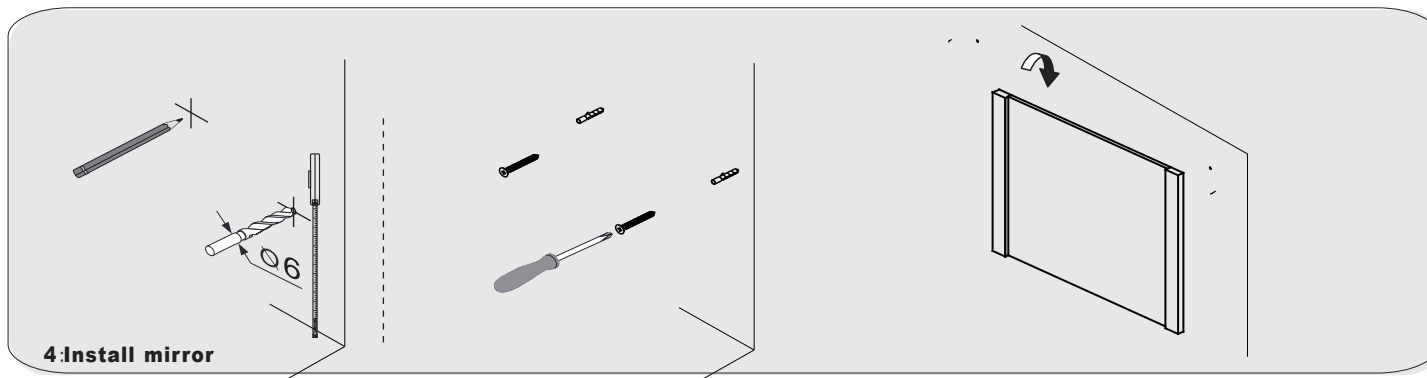

SIZE:700x460x880mm

PROHIBIT COPY

REQUIRED TOOLS

DRAWER SLIDER ATTACHMENT AND DETACHMENT

mount

dismount

INSTALLATION AND ADJUSTMENT OF HINGES

adjust the height

adjust for left and right

adjust for forward and backward

SKU:28"

SIZE:700x460x880mm

PROHIBIT COPY

INSTALLATION PROCESS

SKU:28"

SIZE: 700x460x880mm