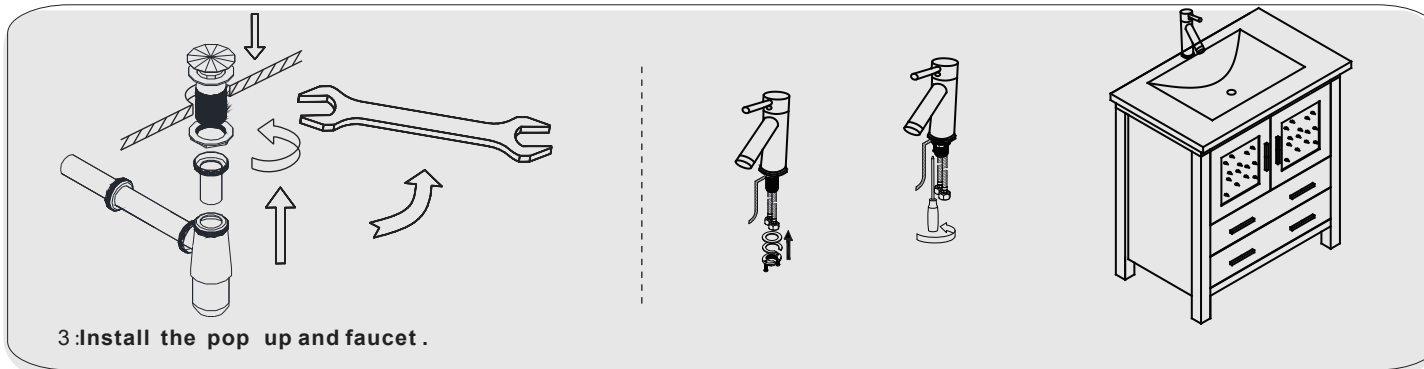

adjust for left and right

adjust for forward and backward

SKU:28"

SIZE:700x460x880mm

PROHIBIT COPY

INSTALLATION PROCESS

SKU:28"

SIZE: 700x460x880mm