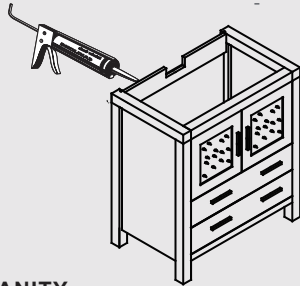

INSTALLATION PROCESS

1:GLUE AT VANITY