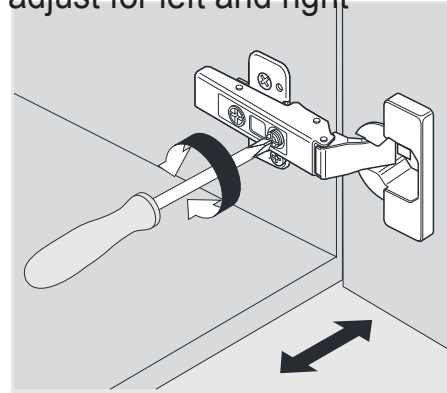

SIZE:700x460x880mm

PROHIBIT COPY

REQUIRED TOOLS

DRAWER SLIDER ATTACHMENT AND DETACHMENT

mount

dismount

INSTALLATION AND ADJUSTMENT OF HINGES

adjust the height

adjust for left and right

adjust for forward and backward

SKU:28"

SIZE:700x460x880mm

PROHIBIT COPY

INSTALLATION PROCESS

SKU:28"

SIZE: 700x460x880mm