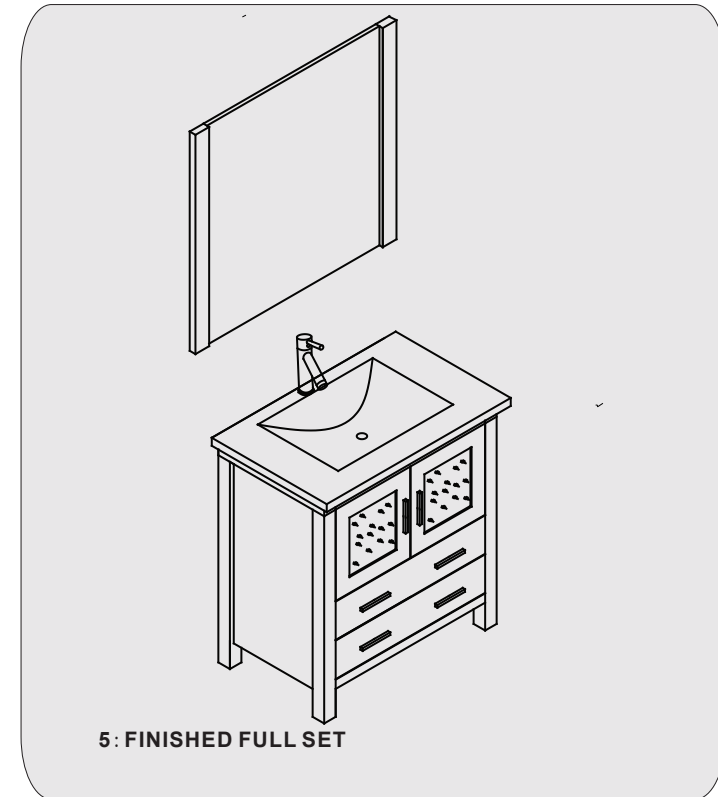

SIZE:700x460x880mm

PROHIBIT COPY

REQUIRED TOOLS

DRAWER SLIDER ATTACHMENT AND DETACHMENT

mount

dismount

INSTALLATION AND ADJUSTMENT OF HINGES

adjust the height

adjust for left and right

adjust for forward and backward

SKU:28"

SIZE:700x460x880mm

PROHIBIT COPY

INSTALLATION PROCESS

SKU:28"

SIZE: 700x460x880mm