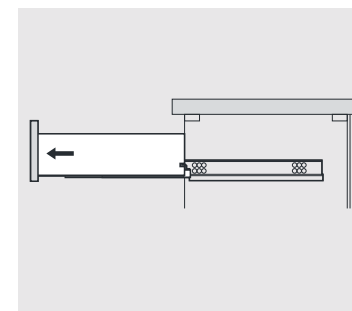

SIZE:700x460x880mm

PROHIBIT COPY

REQUIRED TOOLS

DRAWER SLIDER ATTACHMENT AND DETACHMENT

mount

dismount

INSTALLATION AND ADJUSTMENT OF HINGES

adjust the height

adjust for left and right

adjust for forward and backward

SKU:28"

SIZE:700x460x880mm

PROHIBIT COPY

INSTALLATION PROCESS

SKU:28"

SIZE: 700x460x880mm