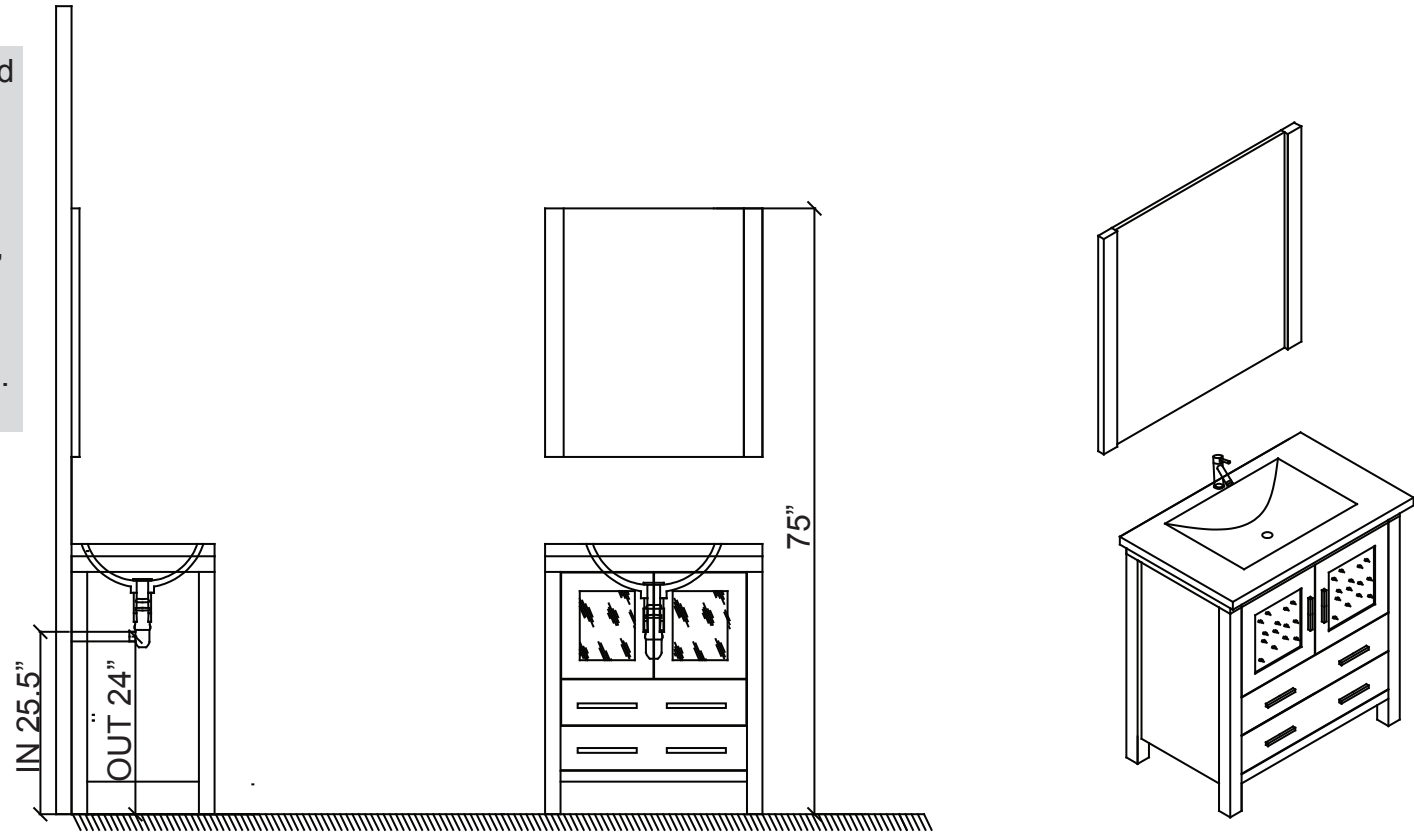

SKU:28"

SIZE: 700x460x880mm

PROHIBIT COPY

- Prior to installation please check received items against the Packing List . please report any missing items to your local dealer immediately.
- Protect all surfaces from sharp objects, high heat sources, direct prolonged sunlight and chemical hazards.
- Professional installation recommended.

PACKING LIST

Main cabinet/1

Mirror/2

top/3

POP UP+Drain pipe/4

FAUCET/5

Install screw/6

SKU:28"

SIZE:700x460x880mm

PROHIBIT COPY

REQUIRED TOOLS

DRAWER SLIDER ATTACHMENT AND DETACHMENT

mount

dismount

INSTALLATION AND ADJUSTMENT OF HINGES

adjust the height

adjust for left and right

adjust for forward and backward

SKU:28"

SIZE:700x460x880mm

PROHIBIT COPY

INSTALLATION PROCESS

SKU:28"

SIZE: 700x460x880mm