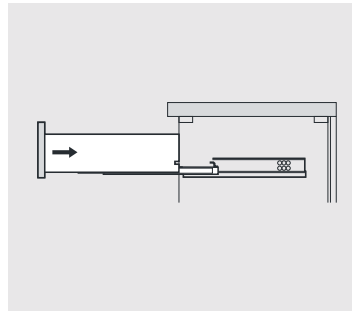

SIZE:700x460x880mm

PROHIBIT COPY

REQUIRED TOOLS

DRAWER SLIDER ATTACHMENT AND DETACHMENT

mount

dismount

INSTALLATION AND ADJUSTMENT OF HINGES

adjust the height

adjust for left and right

adjust for forward and backward

SKU:28"

SIZE:700x460x880mm

PROHIBIT COPY

INSTALLATION PROCESS

SKU:28"

SIZE: 700x460x880mm