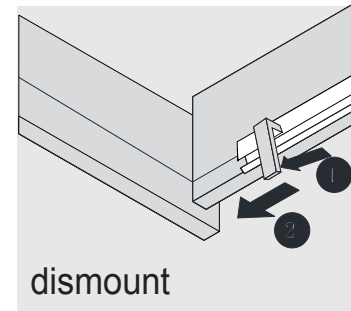

SIZE:700x460x880mm

PROHIBIT COPY

REQUIRED TOOLS

DRAWER SLIDER ATTACHMENT AND DETACHMENT

mount

dismount

INSTALLATION AND ADJUSTMENT OF HINGES

adjust the height

adjust for left and right

adjust for forward and backward

SKU:28"

SIZE:700x460x880mm

PROHIBIT COPY

INSTALLATION PROCESS

SKU:28"

SIZE: 700x460x880mm