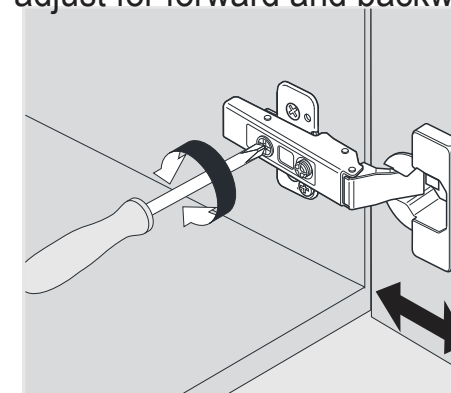

SIZE:700x460x880mm

PROHIBIT COPY

REQUIRED TOOLS

DRAWER SLIDER ATTACHMENT AND DETACHMENT

mount

dismount

INSTALLATION AND ADJUSTMENT OF HINGES

adjust the height

adjust for left and right

adjust for forward and backward

SKU:28"

SIZE:700x460x880mm

PROHIBIT COPY

INSTALLATION PROCESS

SKU:28"

SIZE: 700x460x880mm