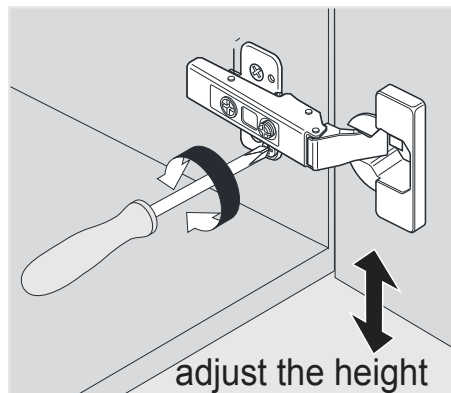

SIZE:700x460x880mm

PROHIBIT COPY

REQUIRED TOOLS

DRAWER SLIDER ATTACHMENT AND DETACHMENT

mount

dismount

INSTALLATION AND ADJUSTMENT OF HINGES

adjust the height

adjust for left and right

adjust for forward and backward

SKU:28"

SIZE:700x460x880mm

PROHIBIT COPY

INSTALLATION PROCESS

SKU:28"

SIZE: 700x460x880mm