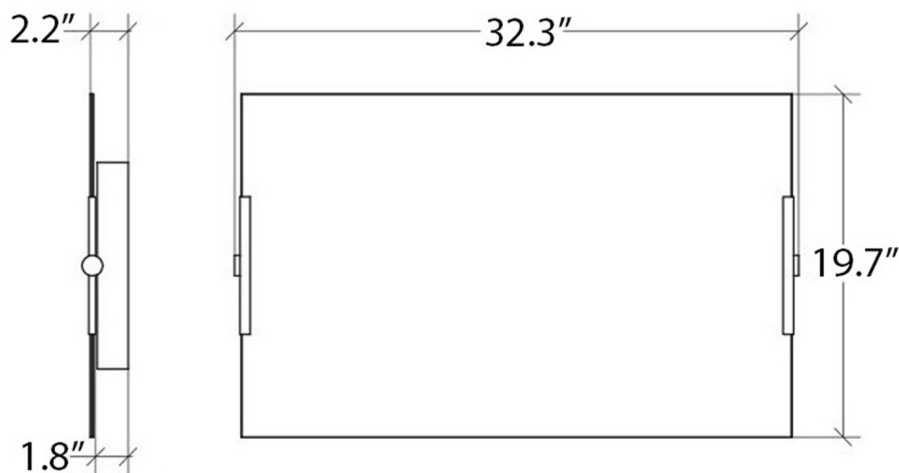

Product Specs Sheets

SPECCHIO ORIENTABILE
ADJUSTABLE MIRROR

WEIGHT 17.1 LBS
VOLUME m³ 0,0378

5 YEARS SILVERING GUARANTEED

MAINTENANCE

Pulire con panno morbido inumidito. Non usare ammoniaca, detersivi, abrasivi contenenti candeggina

Clean with warm soapy water. Never use ammonia, abrasives, bleach or solvent based cleaners.

Collection
Speci

Model |
Speci 56686

Dimensions Metric

1 inch = 2.54 cm
1 inch = 25.4 mm

WS[®]
BATH
COLLECTIONS

1051 Lea Drive - Collegeville, PA 19426
Tel. 215 513 9400 - Fax 610 831 0215
www.ws bathcollections.com - info@ws bathcollections.com