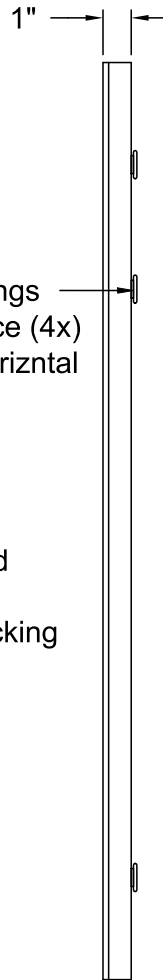

FRONT VIEW

SIDE VIEW

Mounting d-rings
at back surface (4x)
(vertical or horizontal
mount)

Clear bevelled
mirror with
protective backing

Item number:
MT1289

Product name:
Adan

Overall dimensions:
24"W x 32"H x 1"D

RENWIL[®]
EST. 1967