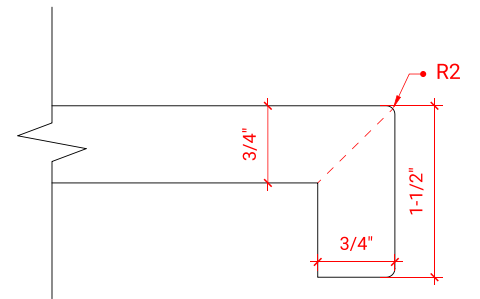

61" RECTANGLE SINK THIN COUNTERTOP

OVERALL DIMENSIONS

61" W x 22" D x 1.5" H

COUNTERTOP OPTIONS

Carrara Marble
CW-061S-REC-CT

White Quartz
WQ-061S-REC-CT

FEATURES

- Solid countertop with mitered edges & seams
- Undermount white rectangular sink
- Pre-drilled for 8" widespread faucet

INCLUDED

- Countertop
- Matching Backsplash
- Sink

COUNTERTOP PLAN VIEW

EDGE SIDE VIEW

THREE DIMENSIONAL COUNTERTOP VIEW