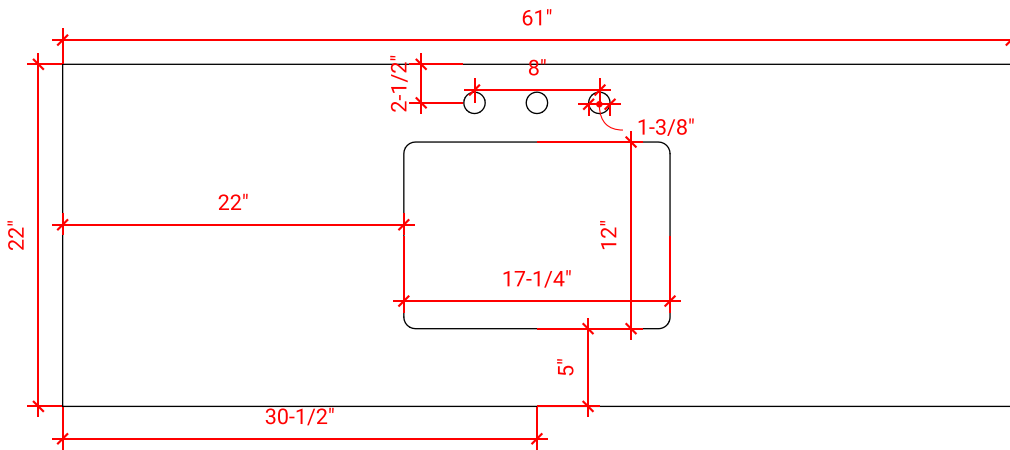

61" RECTANGLE SINK THIN COUNTERTOP

OVERALL DIMENSIONS

61" W x 22" D x 1.5" H

COUNTERTOP OPTIONS

Carrara Marble
CW-061S-REC-CT

White Quartz
WQ-061S-REC-CT

FEATURES

- Solid countertop with mitered edges & seams
- Undermount white rectangular sink
- Pre-drilled for 8" widespread faucet

INCLUDED

- Countertop
- Matching Backsplash
- Sink

COUNTERTOP PLAN VIEW

EDGE SIDE VIEW

THREE DIMENSIONAL COUNTERTOP VIEW