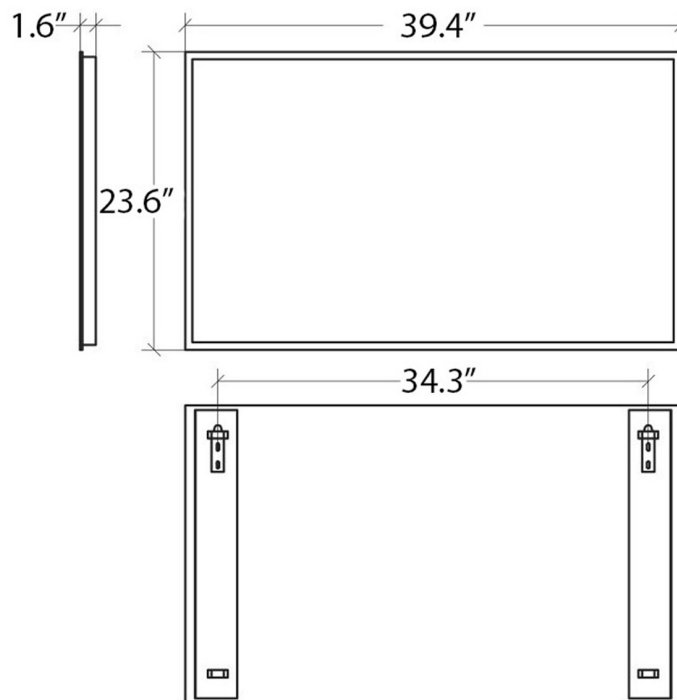

# Product Specs Sheets

SPECCHIO MOLATO  
BEVELLED MIRROR

WEIGHT 21.1 LBS  
VOLUME m<sup>3</sup> 0,0445

5 YEARS SILVERING GUARANTEED

Collection  
Speci

Model |  
Speci 5662

Dimensions Metric  
*1 inch = 2.54 cm*  
*1 inch = 25.4 mm*

**WS**<sup>®</sup>  
BATH  
COLLECTIONS

1051 Lea Drive - Collegeville, PA 19426  
Tel. 215 513 9400 - Fax 610 831 0215  
[www.ws bathcollections.com](http://www.ws bathcollections.com) - [info@ws bathcollections.com](mailto:info@ws bathcollections.com)