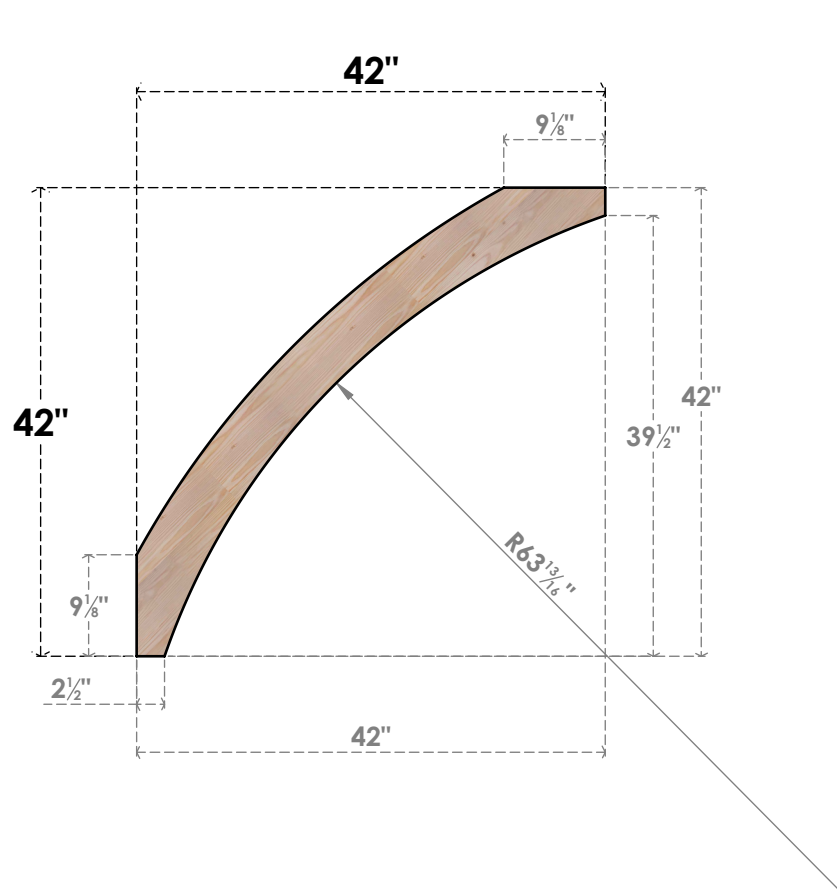

BRC06X42X42THR00SDF

5 1/2"W X 42"D X 42"H THORTON SMOOTH BRACE, DOUGLAS FIR

SIDE

FRONT

EKENA MILLWORK
 2300 WEST MAIN ST.
 CLARKSVILLE, TX 75426
 TOLL FREE: 866-607-0453
 WWW.EKENAMILLWORK.COM

NOTES

1. INSTALLATION TO BE COMPLETED IN ACCORDANCE WITH MANUFACTURER'S SPECIFICATIONS.
2. DRAWING MAY NOT BE TO SCALE
3. THIS DRAWING IS INTENDED FOR DESIGN AND PLANNING PURPOSES ONLY.
4. ALL INFORMATION CONTAINED HEREIN WAS CURRENT AT THE TIME OF DEVELOPMENT BUT MUST BE REVIEWED AND APPROVED BY THE PRODUCT MANUFACTURER TO BE CONSIDERED ACCURATE.
5. PRODUCTS ARE NOT KILN DRIED. THIS ITEM IS UNIQUE AND WILL CONTAIN THE NATURAL VARIATIONS THAT THE WOOD SPECIES OFFERS. THIS MAY RESULT IN VARIATIONS UP TO 1/4"