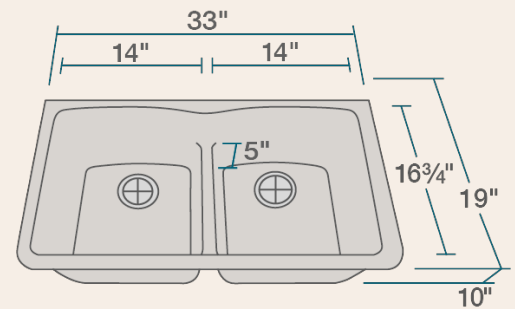

33" x 19" x 10 3/4"
 Undermount Installation
 Made with 80% Quartz, 20% Acrylic
 All-Natural Materials - Eco-Friendly and Recyclable
 Offset Drain
 Heat Resistant to 550 Degrees
 Stain Resistant
 Scratch Resistant
 Multiple Colors Available
 Installation Hardware Included
 Limited Lifetime Warranty
 Acrylic Provides Sound Dampening - No Pads Needed
 Low-Divide Center

Accessories

*Accessories not included

Available Colors

Features

Undermount Installation 	33" Minimum Cabinet Size 	80% Quartz 20% Acrylic 	Heat Resistant 	Stain Resistant 	Multiple Colors Available
Hardware Included 	Limited Lifetime Warranty 	Two Bowls, Equal 			