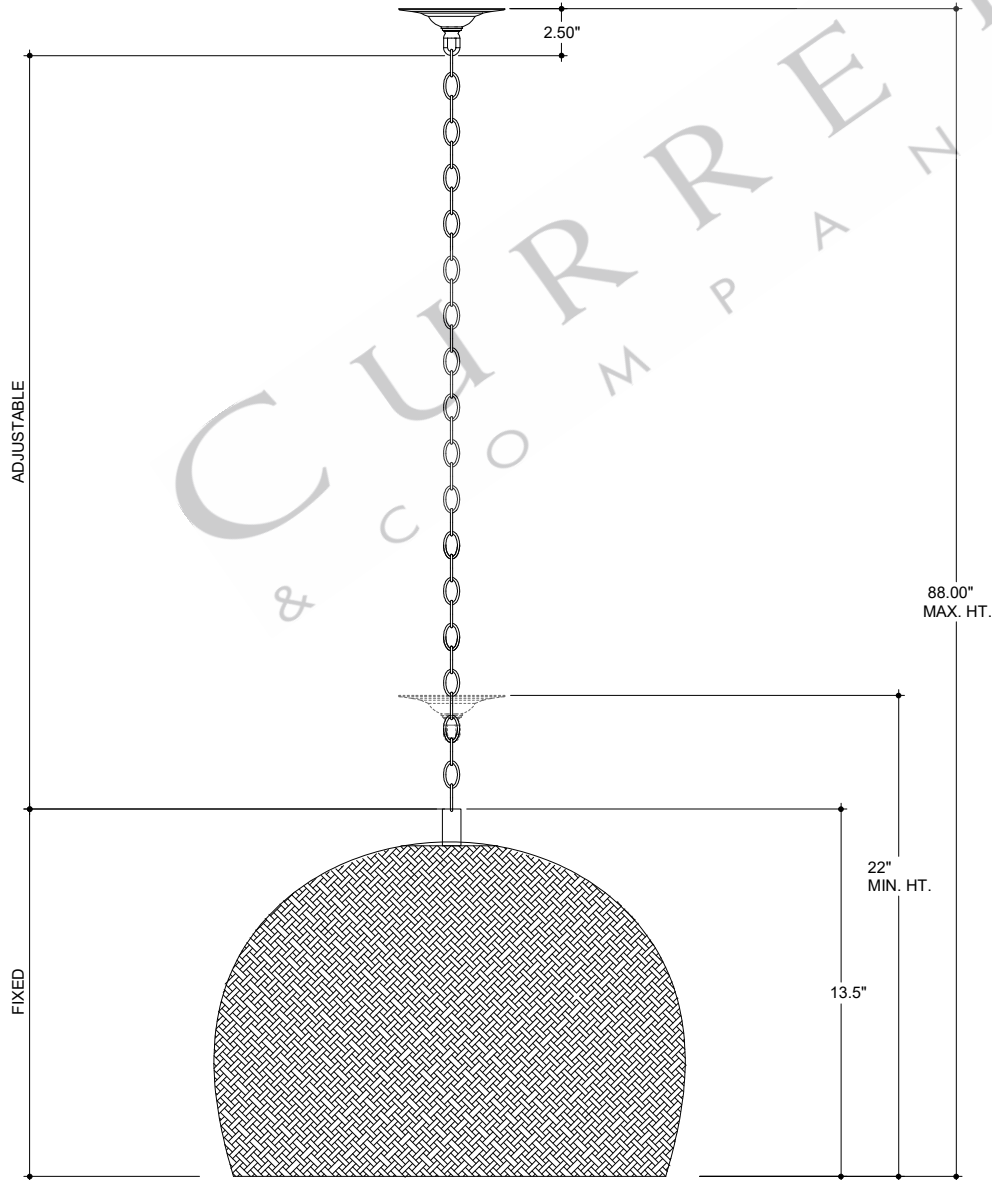

TOP VIEW

CANOPY DETAIL

FRONT VIEW

9000-0960

ALL WORK © 2021 CURREY & COMPANY